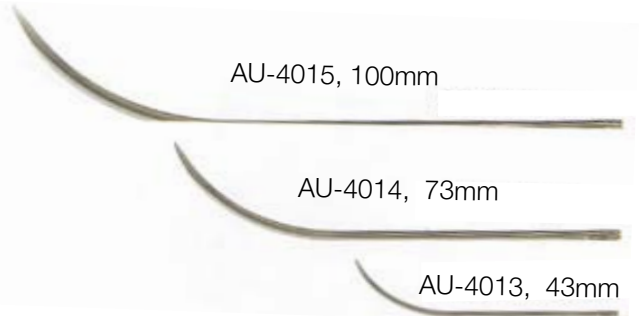

AU-4006, 150mm

SERPENTINE Post Mortem Needles Pk of 12

AU-4023, 61mm

AU-4022, 85mm

AU-4021, 97mm

AU-4010, 125mm

HALF CURVED Suture Needles Pk of 12

AU-4015, 100mm