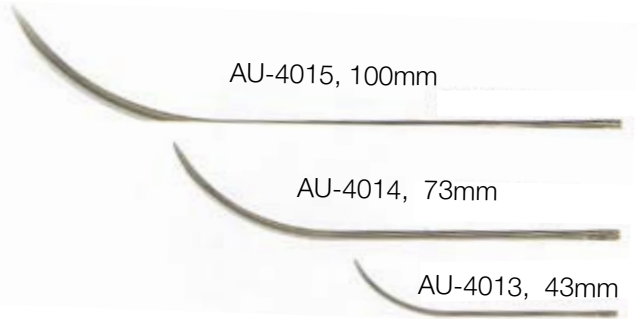

■ **POST MORTEM NEEDLES**

■ **ACCESSORIES**

HALF CURVED Post Mortem Suture Needles Pk of 12

AU-4025, 100mm

AU-4004, 125mm

AU-4006, 150mm

SERPENTINE Post Mortem Needles Pk of 12

AU-4023, 61mm

AU-4022, 85mm

AU-4021, 97mm

AU-4010, 125mm

HALF CURVED Suture Needles Pk of 12

AU-4015, 100mm

AU-4014, 73mm

AU-4013, 43mm

CURVED Post Mortem Suture Needles Pk of 12