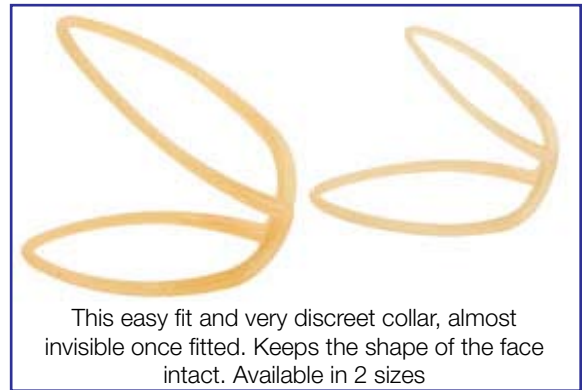

Aspirator With fixed tap for
Formaldehyde, 25L

AU-6801 Narrow mouth
AU-6802 Wide mouth

This easy fit and very discreet collar, almost invisible once fitted. Keeps the shape of the face intact. Available in 2 sizes