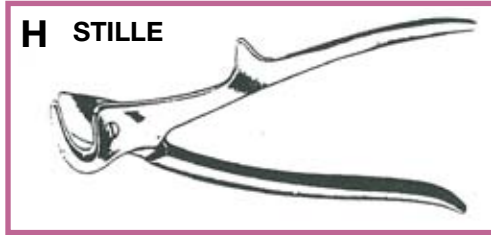

RIB SHEARS contd

G Scissor Type Rib Shears

M138-460 length 23cm
straight blades
M138-465 length 22cm
curved blades

H Stille Rib Shears

M138-575 length 21cm

I Sauerbruch Rib Shears

M138-510 length 24cm
child size
M138-512 length 27cm
adult size

BONE INSTRUMENTS

A Sembs - Bone Holder
T014-300 length 19cm

B Liston Bone Cutter Straight
T010-015 length 15cm
T010-018 length 18cm
T010-020 length 20cm
T010-022 length 22cm

C Ruskin - Liston Bone Cutter 18.5cm
T010-100 straight
T010-105 angled