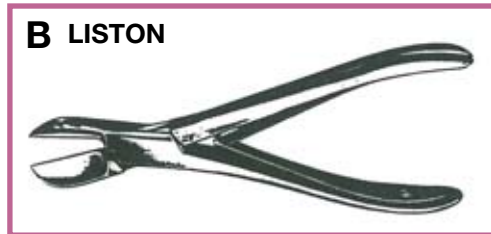

RIB SHEARS contd

G Scissor Type Rib Shears

M138-460 length 23cm
straight blades
M138-465 length 22cm
curved blades

H Stille Rib Shears

M138-575 length 21cm

I Sauerbruch Rib Shears

M138-510 length 24cm
child size
M138-512 length 27cm
adult size

BONE INSTRUMENTS

A Sembs - Bone Holder
T014-300 length 19cm

B Liston Bone Cutter Straight
T010-015 length 15cm
T010-018 length 18cm
T010-020 length 20cm
T010-022 length 22cm

C Ruskin - Liston Bone Cutter 18.5cm
T010-100 straight
T010-105 angled