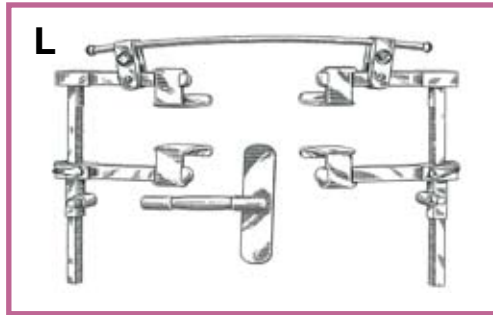

Complete with 3 sets of blades & key

M136-310

blades 40mm x 50mm

50mm x 50mm

70mm x 50mm

I

**Ronald Edwards
Rib Spreader**

Curved arms, curved fenestrated
blades

M136-500 Infant, 100mm spread
blades 25mm deep x 30mm wide

M136-510 Child, 150mm spread
blades 30mm deep x 50mm wide

M136-520 Adult, 240mm spread
blades 65mm deep x 75mm wide

J

**Sellers
Rib Approximator
& Spreader Combined**

M136-580 length 20cm

RIB SPREADERS contd.....

K Tudor Edwards Rib Spreader
with 3 pairs of interchangeable blades complete with key
M136-600 blades 25mm, 50mm & 75mm

L Tudor Edwards Rib Spreader
with 12 interchangeable blades complete with 2 keys
M136-605 blades 4 each size 25mm, 50mm & 75mm