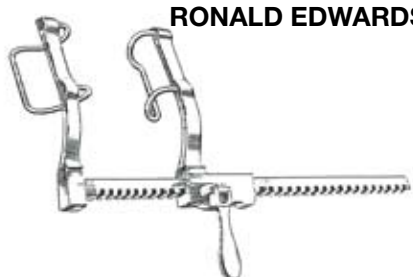

M136-224 Large Adult, 300mm spread
blades 65mm width, 65mm depth

I

RONALD EDWARDS

J

SELLERS

A

**Bailey
Rib Approximator**

M136-040 Baby, length 14cm