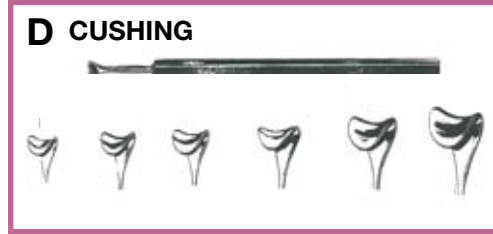

B Cooley Atrial Retractor
M134-110 left
blade 45mm wide x 40mm deep