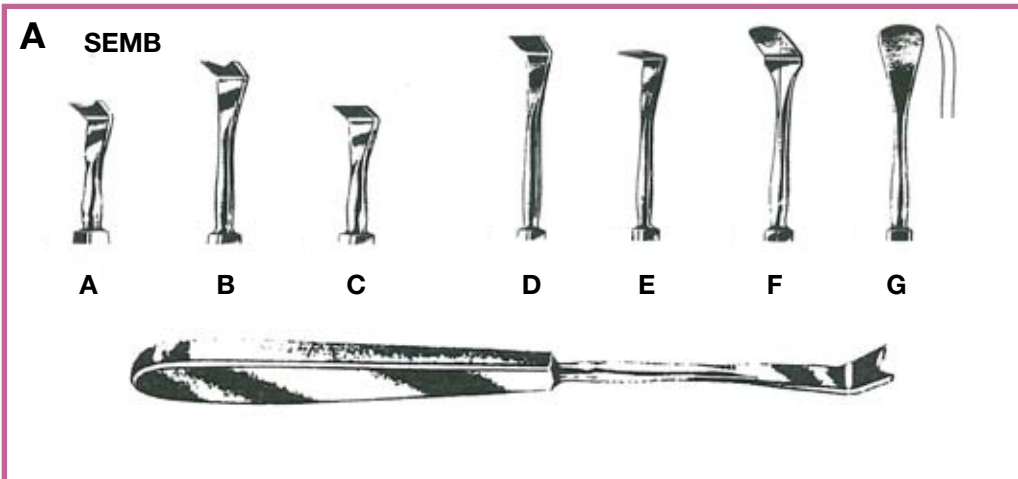

RIB RASPATORIES & PERIOSTEAL ELEVATORS contd

I Price Thomas Raspatory

- M060-200 a** slender blade, 20cm
- M060-202 b** broad blade, 19cm
- M060-204 c** shallow curve blade, infant, 15cm

J Tudor Edwards Raspatory

- M060-265** length 16cm

RASPATORIES

A Semb Raspatories

- M060-282 A** 12mm wide, 19.5cm
- M060-284 B** 12mm wide, 21cm
- M060-286 C** 13mm wide, 19.5cm
- M060-288 D** 13mm wide, 22cm
- M060-290 E** 13mm wide, 21.5cm
- M060-292 F** 15mm wide, 22cm
- M060-294 G** 15mm wide, 22cm

RIB SHEARS

A Bethune Rib Shears

- M138-050** length 34cm

B Giertz Rib Shears

- M138-150** length 27cm

C Gluck Rib Shears

- M138-160** length 22cm

D Tudor Edwards Vemmeren - Costotome