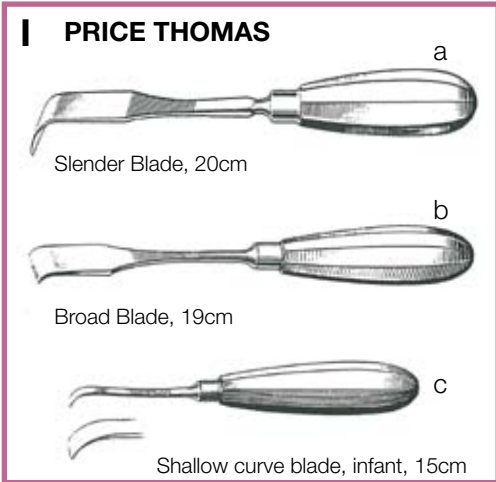

F MORRISTON DAVIES

F Morrision Davies Raspatory 24cm
M060-250 slight curve
M060-255 full curve

H RONALD EDWARDS

G Nelson Raspatory Hollow Handle
M060-195 length 15cm

G NELSON

H Ronald Edwards Raspatory Hollow Handle
M060-260 length 25cm

RIB RASPATORIES & PERIOSTEAL ELEVATORS contd

I Price Thomas Raspatory

- M060-200 a** slender blade, 20cm
- M060-202 b** broad blade, 19cm
- M060-204 c** shallow curve blade, infant, 15cm

J Tudor Edwards Raspatory