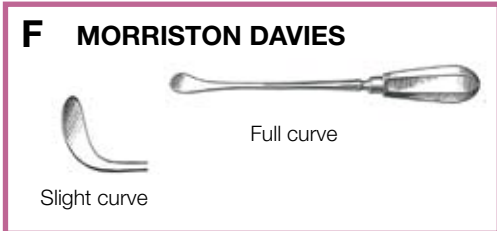

C Lambotte Raspatory 21cm
M060-180 5mm wide
M060-182 10mm wide
M060-184 15mm wide
M060-186 20mm wide
M060-188 25mm wide

D LANGENBECK

D Langenbeck Raspatory
M060-177 fan shape blade, 18cm

E LANGENBECK

E Langenbeck Raspatory
M060-175 right angle blade, 19cm

F MORRISTON DAVIES

F Morrision Davies Raspatory 24cm
M060-250 slight curve
M060-255 full curve

H RONALD EDWARDS

G Nelson Raspatory Hollow Handle
M060-195 length 15cm

G NELSON

H Ronald Edwards Raspatory Hollow Handle
M060-260 length 25cm