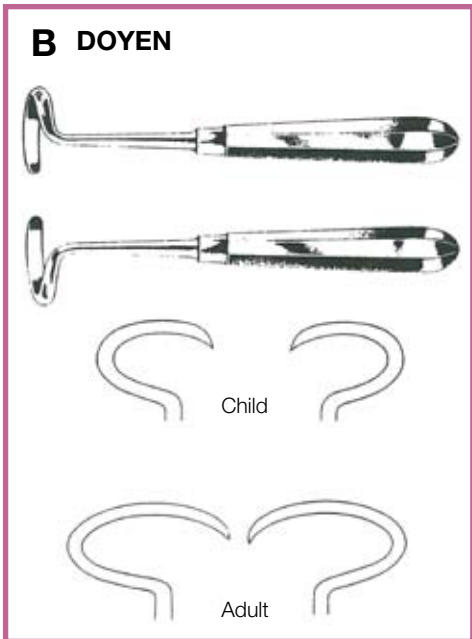

C Lambotte Raspatory 21cm
M060-180 5mm wide
M060-182 10mm wide
M060-184 15mm wide
M060-186 20mm wide
M060-188 25mm wide

D Langenbeck Raspatory
M060-177 fan shape blade, 18cm

B DOYEN

A Alexander Raspatory
M060-050 length 20cm

B Doyen Rib Raspatory
M060-110 child, right, 17cm
M060-112 child, left, 17cm
M060-114 adult, right, 24cm
M060-116 adult, left, 24cm