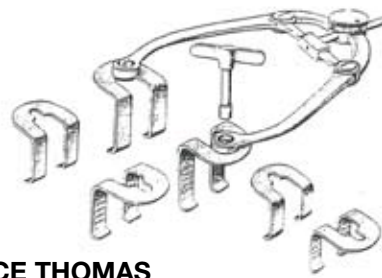

DEBAKEY

F

TUFFIER

G

FINOCHIETTO

H

PRICE THOMAS

**G Finochietto Retractor
Fixed arms**

M136-205 Baby, 105mm spread
blades 18mm width, 21mm depth

M136-210 Infant, 165mm spread
blades 36mm width, 45mm depth

M136-212 Child, 200mm spread
blades 36mm width, 45mm depth

M136-214 Adult, 200mm spread
blades 44mm width, 65mm depth

M136-216 Adult, 250mm spread
blades 44mm width, 65mm depth

M136-218 Adult, 300mm spread
blades 44mm width, 65mm depth

M136-220 Large Adult, 200mm spread
blades 65mm width, 65mm depth

M136-222 Large Adult, 250mm spread
blades 65mm width, 65mm depth

M136-224 Large Adult, 300mm spread
blades 65mm width, 65mm depth

I

RONALD EDWARDS

J

SELLERS

A

**Bailey
Rib Approximator**

M136-040 Baby, length 14cm