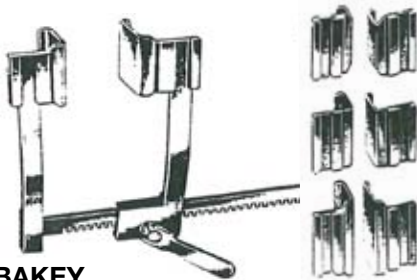

RIB SPREADERS

A BAILEY**B BAILEY O'NEIL****C****BURFORD
FINOCHIETTO****D****DEBAKEY****E****DEBAKEY****F****TUFFIER****G****FINOCHIETTO****H****PRICE THOMAS****G Finochietto Retractor
Fixed arms**

M136-205 Baby, 105mm spread
blades 18mm width, 21mm depth

M136-210 Infant, 165mm spread
blades 36mm width, 45mm depth

M136-212 Child, 200mm spread
blades 36mm width, 45mm depth

M136-214 Adult, 200mm spread
blades 44mm width, 65mm depth

M136-216 Adult, 250mm spread
blades 44mm width, 65mm depth

M136-218 Adult, 300mm spread
blades 44mm width, 65mm depth

M136-220 Large Adult, 200mm spread
blades 65mm width, 65mm depth

M136-222 Large Adult, 250mm spread
blades 65mm width, 65mm depth

M136-224 Large Adult, 300mm spread
blades 65mm width, 65mm depth