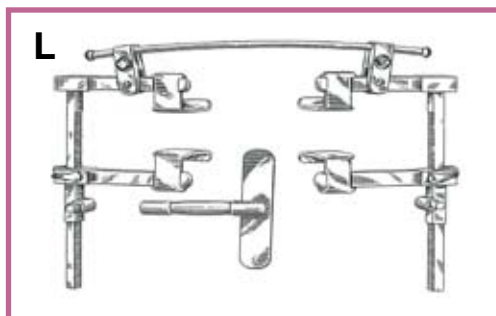

70mm x 50mm

I**Ronald Edwards
Rib Spreader**

Curved arms, curved fenestrated
blades

M136-500 Infant, 100mm spread
blades 25mm deep x 30mm wide

M136-510 Child, 150mm spread
blades 30mm deep x 50mm wide

M136-520 Adult, 240mm spread
blades 65mm deep x 75mm wide

J**Sellers
Rib Approximator
& Spreader Combined**

M136-580 length 20cm

RIB SPREADERS Contd.....

K Tudor Edwards Rib Spreader
with 3 pairs of interchangeable blades complete with key
M136-600 blades 25mm, 50mm & 75mm