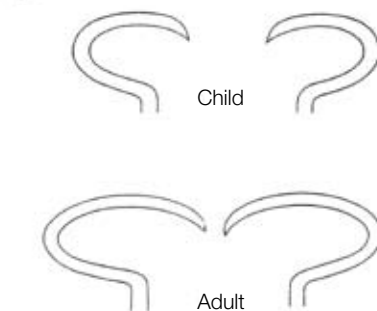

D LANGENBECK

D Langenbeck Raspatory
M060-177 fan shape blade, 18cm

E LANGENBECK

E Langenbeck Raspatory
M060-175 right angle blade, 19cm