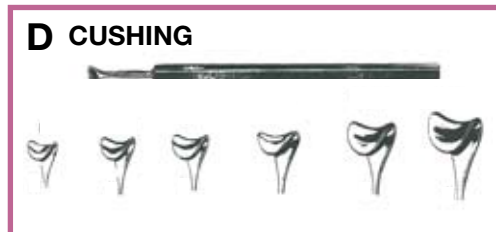

B Cooley Atrial Retractor
M134-110 left
blade 45mm wide x 40mm deep

C Cooley Atrial Retractor
M134-115 right,
blade 45mm wide x 25mm deep