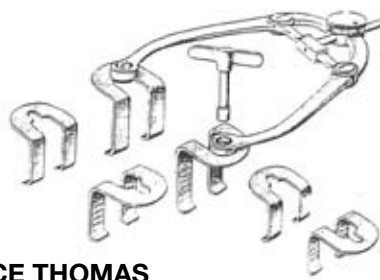

RIB SPREADERS

A BAILEY**B BAILEY O'NEIL****C****BURFORD
FINOCHIETTO****D****DEBAKEY****E****DEBAKEY****F****TUFFIER****G****FINOCHIETTO****H****PRICE THOMAS****G Finochietto Retractor
Fixed arms**

M136-205 Baby, 105mm spread
blades 18mm width, 21mm depth

M136-210 Infant, 165mm spread
blades 36mm width, 45mm depth

M136-212 Child, 200mm spread
blades 36mm width, 45mm depth

M136-214 Adult, 200mm spread
blades 44mm width, 65mm depth

M136-216 Adult, 250mm spread
blades 44mm width, 65mm depth

M136-218 Adult, 300mm spread
blades 44mm width, 65mm depth

M136-220 Large Adult, 200mm spread
blades 65mm width, 65mm depth

M136-222 Large Adult, 250mm spread
blades 65mm width, 65mm depth

M136-224 Large Adult, 300mm spread
blades 65mm width, 65mm depth

70mm x 50mm

I**Ronald Edwards
Rib Spreader**

Curved arms, curved fenestrated
blades

M136-500 Infant, 100mm spread
blades 25mm deep x 30mm wide

M136-510 Child, 150mm spread
blades 30mm deep x 50mm wide

M136-520 Adult, 240mm spread
blades 65mm deep x 75mm wide