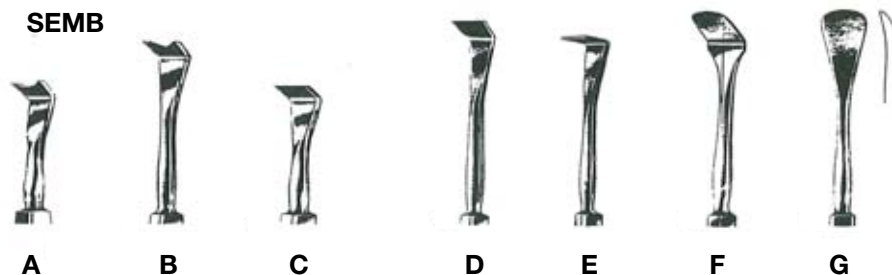

H RONALD EDWARDS

H Ronald Edwards Raspatory Hollow Handle
M060-260 length 25cm

RIB RASPATORIES & PERIOSTEAL ELEVATORS Contd

I PRICE THOMAS

Slender Blade, 20cm

Broad Blade, 19cm

Shallow curve blade, infant, 15cm

J TUDOR EDWARDS

I Price Thomas Raspatory

M060-200 a slender blade, 20cm

M060-202 b broad blade, 19cm

M060-204 c shallow curve blade, infant, 15cm

J Tudor Edwards Raspatory

M060-265 length 16cm

RASPATORIES

A SEMB

A B C D E F G

A Semb Raspatories

M060-282 A 12mm wide, 19.5cm

M060-284 B 12mm wide, 21cm

M060-286 C 13mm wide, 19.5cm

M060-288 D 13mm wide, 22cm

M060-290 E 13mm wide, 21.5cm