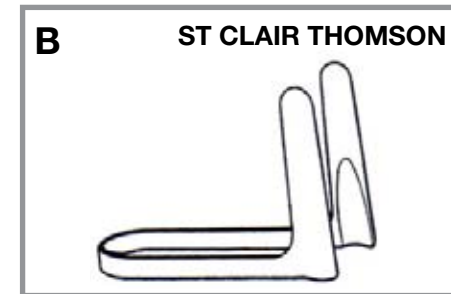

NASAL SPECULUM

A Thudicum Nasal Speculum

E182-501 - No 1, 12mm blade
E182-502 - No 2, 14mm blade
E182-503 - No 3, 16mm blade
E182-504 - No 4, 18mm blade
E182-505 - No 5, 20mm blade
E182-506 - No 6, 22mm blade
E182-507 - No 7, 24mm blade
E182-500 - Set of 7

D Cottle Nasal Speculum
Black Finish

E182-010 - No 1, 20mm Blade
E182-015 - No 2, 32mm blade
E182-020 - No 3, 41mm blade
E182-025 - No 4, 60mm blade
E182-050 - Set of 4