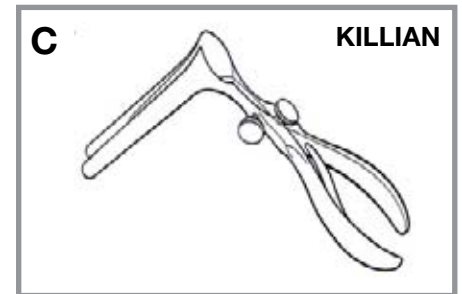

NASAL SPECULUM

A Thudicum Nasal Speculum

E182-501 - No 1, 12mm blade
E182-502 - No 2, 14mm blade
E182-503 - No 3, 16mm blade
E182-504 - No 4, 18mm blade
E182-505 - No 5, 20mm blade
E182-506 - No 6, 22mm blade
E182-507 - No 7, 24mm blade
E182-500 - Set of 7

D Cottle Nasal Speculum
Black Finish

E182-010 - No 1, 20mm Blade
E182-015 - No 2, 32mm blade
E182-020 - No 3, 41mm blade
E182-025 - No 4, 60mm blade
E182-050 - Set of 4