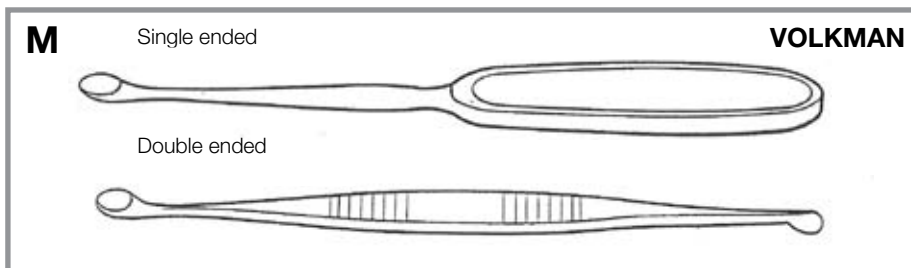

E020-245 4.5mm

E020-345 4.5mm

E020-250 5mm

E020-350 5mm

H Collier & Morris Currettes

E022-105 19.5cm, 3mm x 2mm

E022-110 19.5cm, 4mm x 3mm

E022-115 19.5cm, 5mm x 4mm

E022-120 19.5cm, 6mm x 5mm

CURETTES Cont'd

I Guildford Wright Currettes
E022-201 No 1, 1mm, 12.5cm
E022-202 No 2, 2mm, 12.5cm
E022-203 No 3, 3mm, 12.5cm
E022-204 No 4, 4mm, 12.5cm
E022-200 Set of 4

J House Currettes
 Double ended
E022-305 slight curve, 18cm
E022-310 strong curve, 18cm