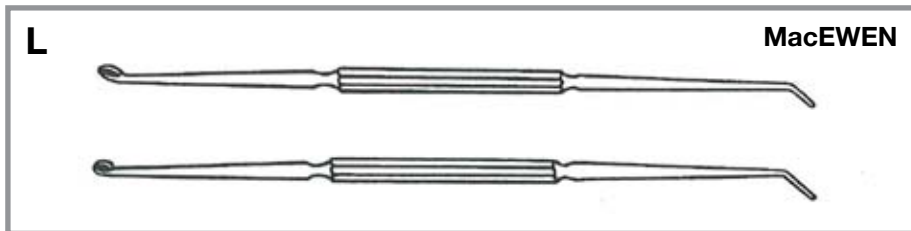

E020-245 4.5mm

E020-345 4.5mm

E020-250 5mm

E020-350 5mm

H Collier & Morris Currettes

E022-105 19.5cm, 3mm x 2mm

E022-110 19.5cm, 4mm x 3mm

E022-115 19.5cm, 5mm x 4mm

E022-120 19.5cm, 6mm x 5mm

CURETTES Cont'd

I Guildford Wright Currettes
E022-201 No 1, 1mm, 12.5cm
E022-202 No 2, 2mm, 12.5cm
E022-203 No 3, 3mm, 12.5cm
E022-204 No 4, 4mm, 12.5cm
E022-200 Set of 4

J House Currettes
 Double ended
E022-305 slight curve, 18cm
E022-310 strong curve, 18cm