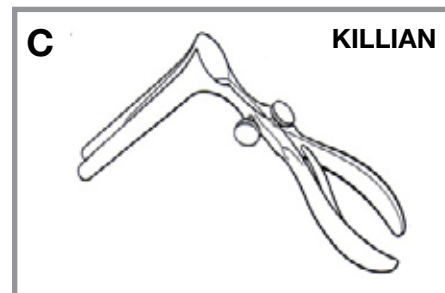

NASAL SPECULUM

A Thudicum Nasal Speculum

E182-501 - No 1, 12mm blade
E182-502 - No 2, 14mm blade
E182-503 - No 3, 16mm blade
E182-504 - No 4, 18mm blade
E182-505 - No 5, 20mm blade
E182-506 - No 6, 22mm blade
E182-507 - No 7, 24mm blade
E182-500 - Set of 7

D Cottle Nasal Speculum
Black Finish

E182-010 - No 1, 20mm Blade
E182-015 - No 2, 32mm blade
E182-020 - No 3, 41mm blade
E182-025 - No 4, 60mm blade
E182-050 - Set of 4