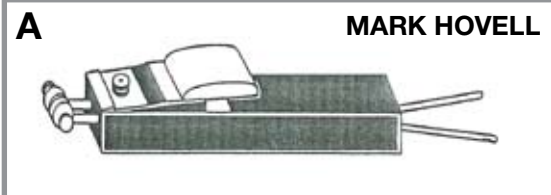

Point LP

Code **F021-028** Straight, length 12.5cm
Code **F021-128** Angled, length 12.5cm

Point CP

Code **F021-030** Straight, length 12.5cm
Code **F021-130** Angled, length 12.5cm

CAUTERY - HANDLES

A **Mark Hovell Cautery Handle**