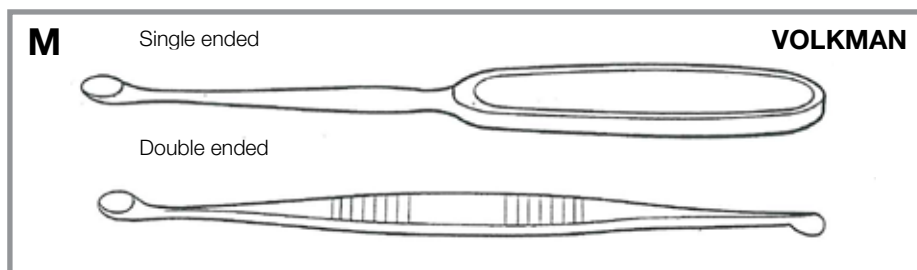

E Wilson Adenoid Curette

- E018-512 Internal cut, 20cm, 12mm blade

F Barker Aural Curette

Double Ended

- E020-127 17cm

G Buck Aural Curettes

Angled, blunt Angled, sharp

- | | |
|----------------|----------------|
| E020-215 1.5mm | E020-315 1.5mm |
| E020-220 2.0mm | E020-320 2.0mm |
| E020-225 2.5mm | E020-325 2.5mm |
| E020-230 3.0mm | E020-330 3.0mm |
| E020-235 3.5mm | E020-335 3.5mm |
| E020-240 4.0mm | E020-340 4.0mm |
| E020-245 4.5mm | E020-345 4.5mm |
| E020-250 5mm | E020-350 5mm |

H Collier & Morris Curettes

- E022-105 19.5cm, 3mm x 2mm
- E022-110 19.5cm, 4mm x 3mm
- E022-115 19.5cm, 5mm x 4mm
- E022-120 19.5cm, 6mm x 5mm

CURETTES Cont'd

GUILDFORD WRIGHT

HOUSE

MACKIE

MacEWEN

VOLKMAN

I Guildford Wright Currettes

E022-201 No 1, 1mm, 12.5cm
E022-202 No 2, 2mm, 12.5cm
E022-203 No 3, 3mm, 12.5cm
E022-204 No 4, 4mm, 12.5cm
E022-200 Set of 4

J House Currettes
Double ended

E022-305 slight curve, 18cm
E022-310 strong curve, 18cm