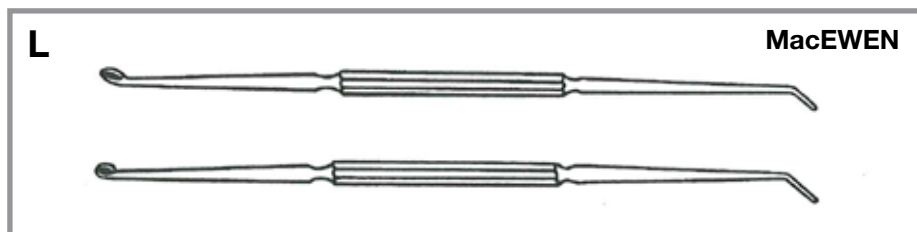

E Wilson Adenoid Curette

- E018-512 Internal cut, 20cm, 12mm blade

F Barker Aural Curette

Double Ended

- E020-127 17cm

G Buck Aural Curettes

Angled, blunt Angled, sharp

- | | |
|----------------|----------------|
| E020-215 1.5mm | E020-315 1.5mm |
| E020-220 2.0mm | E020-320 2.0mm |
| E020-225 2.5mm | E020-325 2.5mm |
| E020-230 3.0mm | E020-330 3.0mm |
| E020-235 3.5mm | E020-335 3.5mm |
| E020-240 4.0mm | E020-340 4.0mm |
| E020-245 4.5mm | E020-345 4.5mm |
| E020-250 5mm | E020-350 5mm |

H Collier & Morris Curettes

- E022-105 19.5cm, 3mm x 2mm
- E022-110 19.5cm, 4mm x 3mm
- E022-115 19.5cm, 5mm x 4mm
- E022-120 19.5cm, 6mm x 5mm

CURETTES Cont'd

GUILDFORD WRIGHT

HOUSE

MACKIE

MacEWEN

VOLKMAN

I Guildford Wright Currettes

E022-201 No 1, 1mm, 12.5cm
E022-202 No 2, 2mm, 12.5cm
E022-203 No 3, 3mm, 12.5cm
E022-204 No 4, 4mm, 12.5cm
E022-200 Set of 4

J House Currettes
Double ended

E022-305 slight curve, 18cm
E022-310 strong curve, 18cm