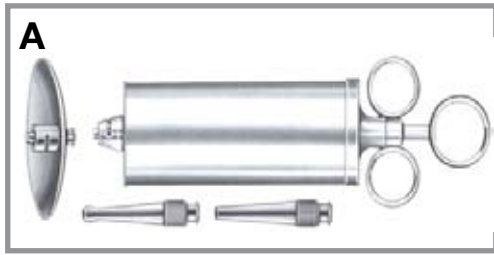

**SYRINGE - AURAL**

**SYRINGE - DENTAL CHIP**

**DENTAL CARTRIDGE**

**TROCAR**

**BURS - ANTRUM**

**TROUGH - EAR**

**TUBE - ASPIRATION**

**A Aural Syringe**

- E184-105** 2oz capacity, chrome plated, with 2 pipes
- E184-110** 3oz capacity, chrome plated, with 2 pipes
- E184-115** 4oz capacity, chrome plated, with 2 pipes
- E184-120** 6oz capacity, chrome plated, with 2 pipes
- E184-205** Bulbous metal pipe, with wings
- E184-305** Conical metal pipe, with wings

**B Bacon Syringe**

- E184-405** complete syringe including nozzle & spoon, rubber bulb & tubing
- E184-410** nozzle & spoon only
- E184-415** rubber bulb & tubing only

**C Dental Chip Syringe**

- E186-105** complete, syringe, pipe & bulb
- E186-110** Pipe only
- E186-115** Rubber bulb only