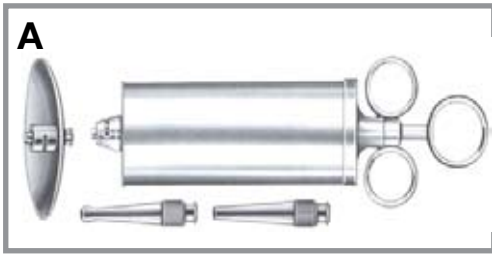

SYRINGE - AURAL

SYRINGE - DENTAL CHIP

DENTAL CARTRIDGE

TROCAR

BURS - ANTRUM

TROUGH - EAR

TUBE - ASPIRATION

A Aural Syringe

E184-105 2oz capacity, chrome plated, with 2 pipes

E184-110 3oz capacity, chrome plated, with 2 pipes

E184-115 4oz capacity, chrome plated, with 2 pipes

E184-120 6oz capacity, chrome plated, with 2 pipes

E184-205 Bulbous metal pipe, with wings

E184-305 Conical metal pipe, with wings

B Bacon Syringe

E184-405 complete syringe including nozzle & spoon, rubber bulb & tubing

E184-410 nozzle & spoon only

E184-415 rubber bulb & tubing only