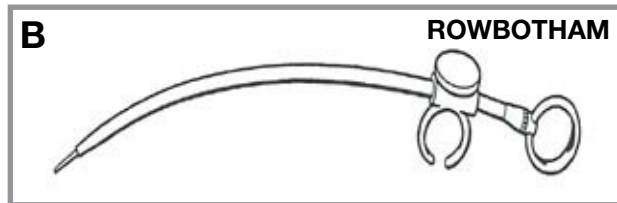

B Rowbotham Suction Tube
Chrome finish

E196-710 28.5cm