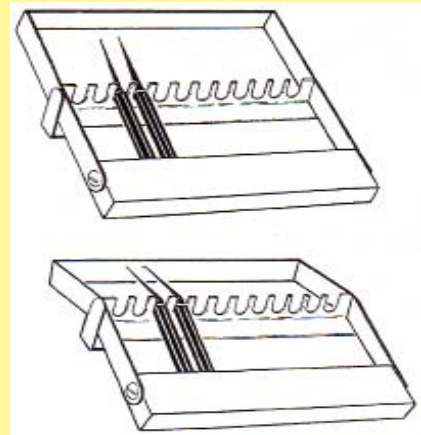

### Lempert Endural Speculum

- Code **E182-293** - Small, 13.5cm
- Code **E182-295** - Medium, 13.5cm
- Code **E182-299** - Large, 13.5cm

### Shah Nasal Speculum

- Code **E182-305** - Shah Speculum, LEFT
- Code **E182-310** - Shah Speculum, RIGHT

Shah Nasal Speculum

INSTRUMENT TRAYS