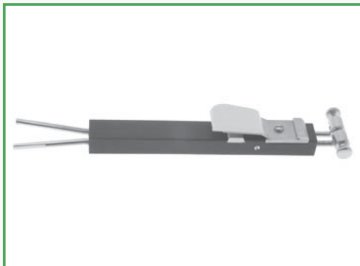

Cautery Handles & Transformer

Cautery Transformer for mains power designed to modern electronic standards and conforming to EN 60601-1: EN 60601-1-2 1993 and are CE Marked.

- Finely graduated control
- Terminals to accept push-in connectors on cautery handle cable
- Convenient carrying handle
- 3m mains cable included (but not cable to handle)
- Size: 190mm x 220mm x 105mm high (including handle)
- Nett weight (including mains cable): 3.75kg

Code **JMR/650 Cautery Transformer**, 230V model, light duty for use with platinum tipped burners

CAUTERY HANDLES

Mark Hovell

Code **E011-100**
with press button switch

Pistol Grip

Code **E011-120** without illumination light & cords
Code **E011-300** cords only, for cautery handles

Pistol Grip

Code **E011-115** fitted with illumination light, complete with integral lamp flex & cautery cord