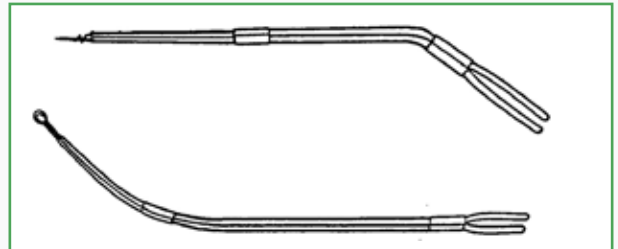

Point N

Code **F021-018** Straight, length 12.5cm
Code **F021-118** Angled, length 12.5cm

Point O

Code **F021-020** Straight, length 12.5cm
Code **F021-120** Angled, length 12.5cm

Straight, length 12.5cm

Angled, length 12.5cm

Point R

Code **F021-022** Straight, length 12.5cm
Code **F021-122** Angled, length 12.5cm

Point S

Code **F021-024** Straight, length 12.5cm
Code **F021-124** Angled, length 12.5cm

Point SP

Code **F021-026** Straight, length 12.5cm
Code **F021-126** Angled, length 12.5cm

Point LP

Code **F021-028** Straight, length 12.5cm
Code **F021-128** Angled, length 12.5cm

Point CP

Code **F021-030** Straight, length 12.5cm
Code **F021-130** Angled, length 12.5cm

Cautery Handles & Transformer

Cautery Transformer for mains power designed to modern electronic standards and conforming to EN 60601-1: EN 60601-1-2 1993 and are CE Marked.

- Finely graduated control
- Terminals to accept push-in connectors on cautery handle cable
- Convenient carrying handle
- 3m mains cable included (but not cable to handle)
- Size: 190mm x 220mm x 105mm high (including handle)
- Nett weight (including mains cable): 3.75kg