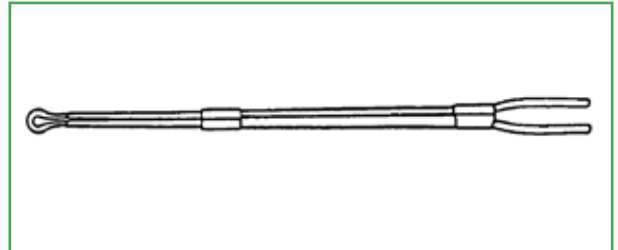

Cautery Burners

PLATINUM TIPPED

Point A

Code **F021-002** Straight, length 12.5cm
Code **F021-102** Angled, length 12.5cm

Point B

Code **F021-004** Straight, length 12.5cm
Code **F021-104** Angled, length 12.5cm

Point C

Code **F021-006** Straight, length 12.5cm
Code **F021-106** Angled, length 12.5cm

Point D

Code **F021-008** Straight, length 12.5cm
Code **F021-108** Angled, length 12.5cm

Point F

Code **F021-010** Straight, length 12.5cm
Code **F021-110** Angled, length 12.5cm

Point G

Code **F021-012** Straight, length 12.5cm
Code **F021-112** Angled, length 12.5cm

Point I

Code **F021-014** Straight, length 12.5cm
Code **F021-114** Angled, length 12.5cm

Point M

Code **F021-016** Straight, length 12.5cm
Code **F021-116** Angled, length 12.5cm

Point N

Code **F021-018** Straight, length 12.5cm
Code **F021-118** Angled, length 12.5cm

Point O

Code **F021-020** Straight, length 12.5cm
Code **F021-120** Angled, length 12.5cm

Straight, length 12.5cm

Angled, length 12.5cm