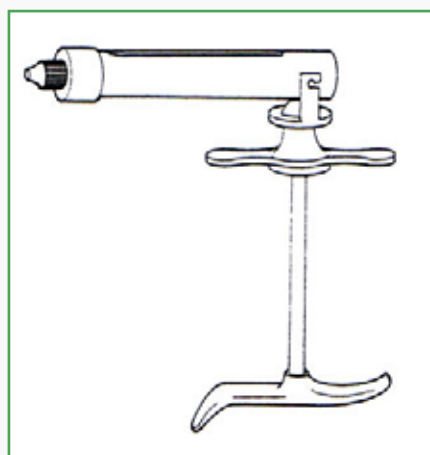

Syringes

Code **P320-100S** Dental Cartridge, 2.2cc