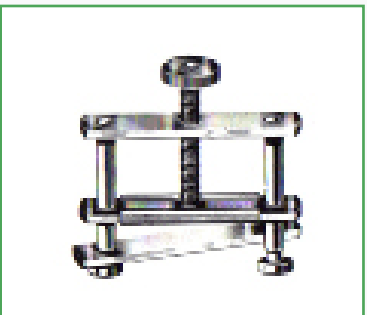

GATE CLAMPS

Hoffman Gate Clamp

Code **G096-206** 13mm
Code **G096-208** 17mm
Code **G096-210** 20mm
Code **G096-212** 25mm
Code **G096-214** 30mm
Code **G096-216** 40mm