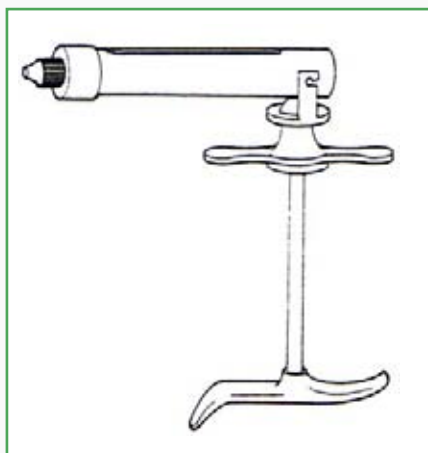

Syringes

Code **P320-100S** Dental Cartridge, 2.2cc