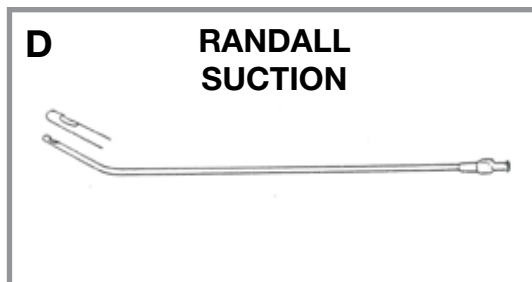

B **Horrocks - Uterine Curette**
F026-300 fine semi-blunt, single ended, 24cm

C **Novak - Suction Curette**
F026-040 luer, 25cm

D **Randall - Suction Curette**
F026-050 luer, 25.5cm 4mm diameter