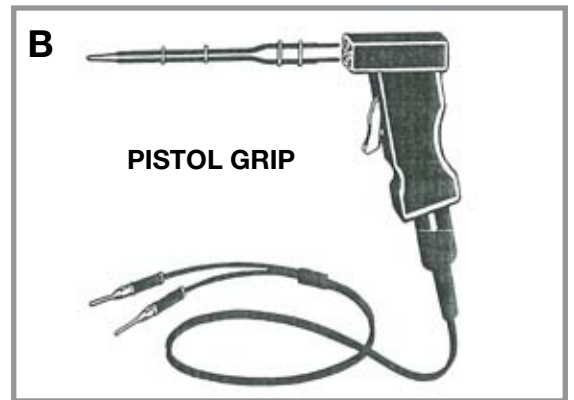

Point SP
 Code **F021-026** Straight, length 12.5cm
 Code **F021-126** Angled, length 12.5cm
 Code **F021-226** Straight, length 18cm
 Code **F021-326** Curved, length 18cm

Point LP
 Code **F021-028** Straight, length 12.5cm
 Code **F021-128** Angled, length 12.5cm
 Code **F021-228** Straight, length 18cm
 Code **F021-328** Curved, length 18cm

Point CP
 Code **F021-030** Straight, length 12.5cm
 Code **F021-130** Angled, length 12.5cm
 Code **F021-230** Straight, length 18cm
 Code **F021-330** Curved, length 18cm

CAUTERY - HANDLES

A **Mark Hovell Cautery Handle**
E011-100 with press button switch