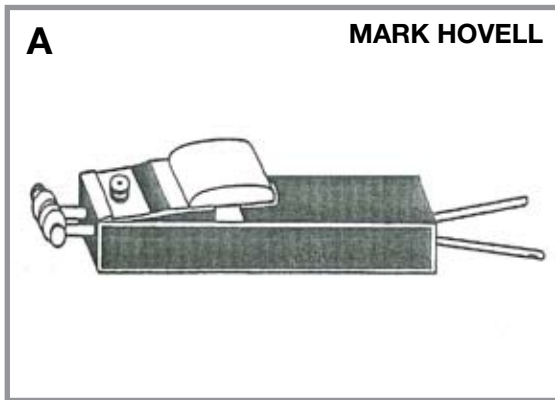

Point SP
 Code **F021-026** Straight, length 12.5cm
 Code **F021-126** Angled, length 12.5cm
 Code **F021-226** Straight, length 18cm
 Code **F021-326** Curved, length 18cm

Point LP
 Code **F021-028** Straight, length 12.5cm
 Code **F021-128** Angled, length 12.5cm
 Code **F021-228** Straight, length 18cm
 Code **F021-328** Curved, length 18cm

Point CP
 Code **F021-030** Straight, length 12.5cm
 Code **F021-130** Angled, length 12.5cm
 Code **F021-230** Straight, length 18cm
 Code **F021-330** Curved, length 18cm

CAUTERY - HANDLES

A **Mark Hovell Cautery Handle**
E011-100 with press button switch