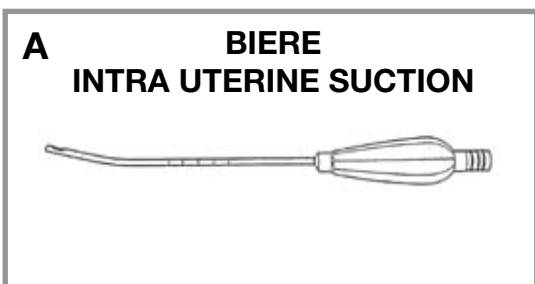

CAUTERY - HANDLES

CLAMPS - MYOMECTOMY

CURETTES