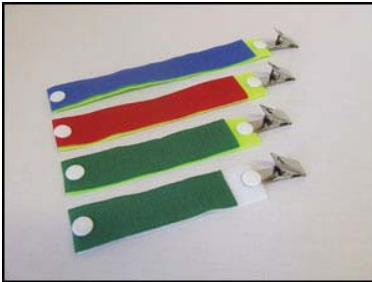

MULTIPLE APPLICATION CLIP HOLDER

Colour coded to suit your requirements

Ordering Codes:

- J0553** - 8.5cm working length, Pk of 10
- J1553** - 10.0cm working length, Pk of 10
- J2553** - 12.5cm working length, Pk of 10
- J5552** - 15.0cm working length, Pk of 10

IRIS SCISSORS

Iris Scissors
G140-270, sh/sh, straight
11.5cm

STEINMAN PIN CAPS

Steinman Pin Caps
JMS/SPC/54A, 4mm, slotted
JMS/SPC/54B, 6mm, slotted
JMS/SPC/54C, 4mm, screw
JMS/SPC/54D, 6mm, screw

RAMPLEY SPONGE HOLDING FORCEP

Rampley Sponge
Holding Forcep
G084-224 straight, 24cm

ENDOTRACHEAL TUBE HOLDER

JM/ET/301

- Made from highest quality materials
- 9" cotton collar, 24" length of adhesive tape enables the product to fit most patients
- Comfortable and secure for patients
- 3M hypoallergenic adhesive used
- Latex Free
- Single use, supplied non-sterile
- Significant cost savings available

TILLEY DRESSING FORCEP

E054-105,
angled, 16.5cm

BOHLER STIRRUPS

Bohler Stirrups
JMS/OR/N001 - Small
JMS/OR/N002 - Medium
JMS/OR/N003 - Large

MAGILL INTRODUCING FORCEP

Magill Introducing Forcep
A090-100 - Child, 19cm
A090-050 - Adult, 23cm