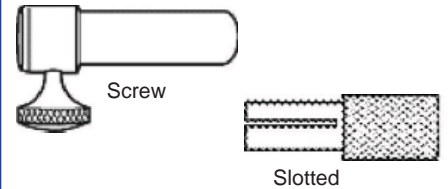

MULTIPLE APPLICATION CLIP HOLDER

Colour coded to suit your requirements

Ordering Codes:

- J0553** - 8.5cm working length, Pk of 10
- J1553** - 10.0cm working length, Pk of 10
- J2553** - 12.5cm working length, Pk of 10
- J5552** - 15.0cm working length, Pk of 10

IRIS SCISSORS

Iris Scissors
G140-270, sh/sh, straight
11.5cm

STEINMAN PIN CAPS

Steinman Pin Caps
JMS/SPC/54A, 4mm, slotted
JMS/SPC/54B, 6mm, slotted
JMS/SPC/54C, 4mm, screw
JMS/SPC/54D, 6mm, screw

RAMPLEY SPONGE HOLDING FORCEP

Rampley Sponge
Holding Forcep
G084-224 straight, 24cm

ENDOTRACHEAL TUBE HOLDER

JM/ET/301

- Made from highest quality materials
- 9" cotton collar, 24" length of adhesive tape enables the product to fit most patients
- Comfortable and secure for patients
- 3M hypoallergenic adhesive used
- Latex Free
- Single use, supplied non-sterile
- Significant cost savings available