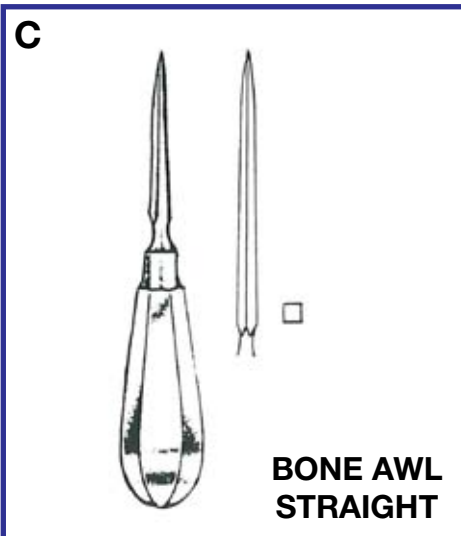

BONE AWLS

A **Bone Awl**
Straight with eye
T002-020 2.0mm dia, 12.5cm
T002-024 2.4mm dia, 13.0cm
T002-028 2.8mm dia, 14.5cm
T002-030 3.0mm dia, 15.0cm
T002-032 3.2mm dia, 16.0cm
T002-036 3.6mm dia, 16.5cm
T002-040 4.0mm dia, 17.5cm

B **Adson Drill Guide**
15cm
N086-110

C **Bone Awl**
Straight 14cm
T002-820

D **Perthes Bone Awl**
21cm
T002-828

E **T-Handle Bone Awl**
14cm
T002-824