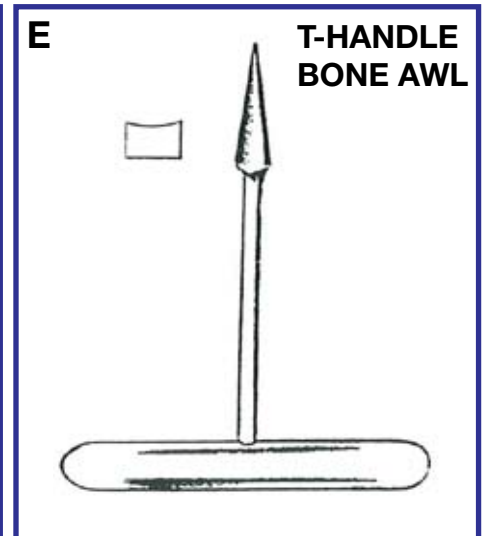

BONE AWLS

A **Bone Awl**
Straight with eye
T002-020 2.0mm dia, 12.5cm
T002-024 2.4mm dia, 13.0cm
T002-028 2.8mm dia, 14.5cm
T002-030 3.0mm dia, 15.0cm
T002-032 3.2mm dia, 16.0cm
T002-036 3.6mm dia, 16.5cm
T002-040 4.0mm dia, 17.5cm

B **Adson Drill Guide**
15cm
N086-110

C **Bone Awl**
Straight 14cm
T002-820

D **Perthes Bone Awl**
21cm
T002-828

E **T-Handle Bone Awl**
14cm
T002-824