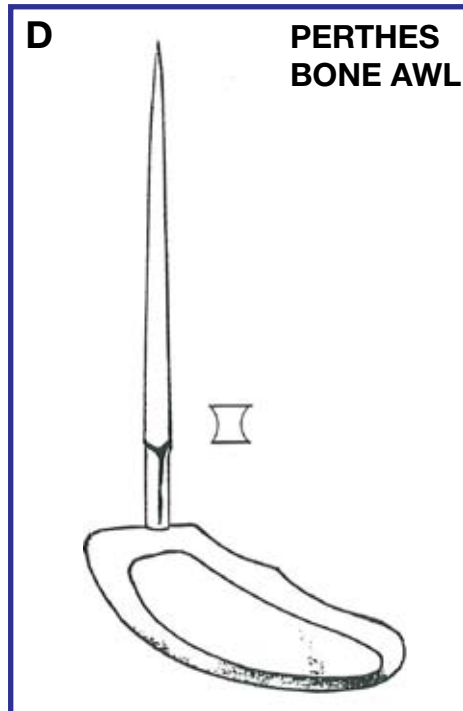

BONE AWLS

A **Bone Awl**
Straight with eye
T002-020 2.0mm dia, 12.5cm
T002-024 2.4mm dia, 13.0cm
T002-028 2.8mm dia, 14.5cm
T002-030 3.0mm dia, 15.0cm
T002-032 3.2mm dia, 16.0cm
T002-036 3.6mm dia, 16.5cm
T002-040 4.0mm dia, 17.5cm

B **Adson Drill Guide**
15cm
N086-110

C **Bone Awl**
Straight 14cm
T002-820

D **Perthes Bone Awl**
21cm
T002-828

E **T-Handle Bone Awl**
14cm
T002-824