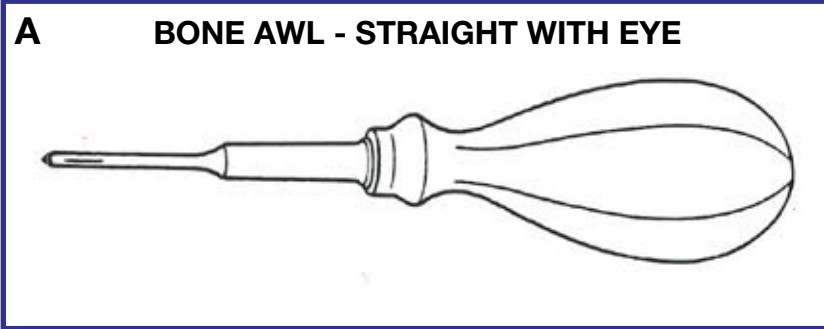

BONE AWLS

A **Bone Awl**
Straight with eye
T002-020 2.0mm dia, 12.5cm
T002-024 2.4mm dia, 13.0cm
T002-028 2.8mm dia, 14.5cm
T002-030 3.0mm dia, 15.0cm
T002-032 3.2mm dia, 16.0cm
T002-036 3.6mm dia, 16.5cm
T002-040 4.0mm dia, 17.5cm

B **Adson Drill Guide**
15cm
N086-110

C **Bone Awl**
Straight 14cm
T002-820

D **Perthes Bone Awl**
21cm
T002-828

E **T-Handle Bone Awl**
14cm
T002-824