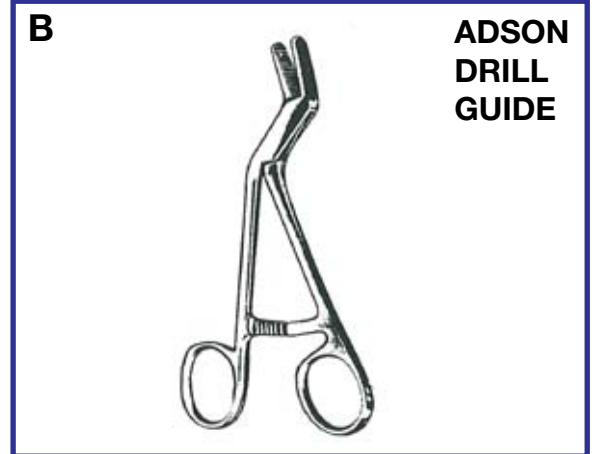

BONE AWLS

A **Bone Awl**
Straight with eye
T002-020 2.0mm dia, 12.5cm
T002-024 2.4mm dia, 13.0cm
T002-028 2.8mm dia, 14.5cm
T002-030 3.0mm dia, 15.0cm
T002-032 3.2mm dia, 16.0cm
T002-036 3.6mm dia, 16.5cm
T002-040 4.0mm dia, 17.5cm

B **Adson Drill Guide**
15cm
N086-110

C **Bone Awl**
Straight 14cm
T002-820

D **Perthes Bone Awl**
21cm
T002-828

E **T-Handle Bone Awl**
14cm
T002-824