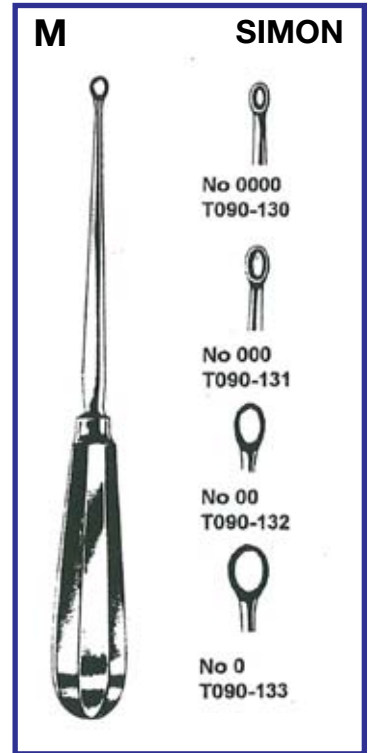

- No 000
- No 00
- No 0
- No 1
- No 2
- No 3
- No 4
- No 5
- No 6

- N014-110
- N014-111
- N014-112

- N014-120
- N014-121
- N014-122
- N014-123
- N014-124
- N014-125
- N014-126
- N014-127
- N014-128

- N014-130
- N014-131
- N014-132
- N014-133
- N014-134
- N014-135
- N014-136
- N014-137
- N014-138

- 000
- 00
- 0
- 1
- 2
- 3
- 4
- 5
- 6