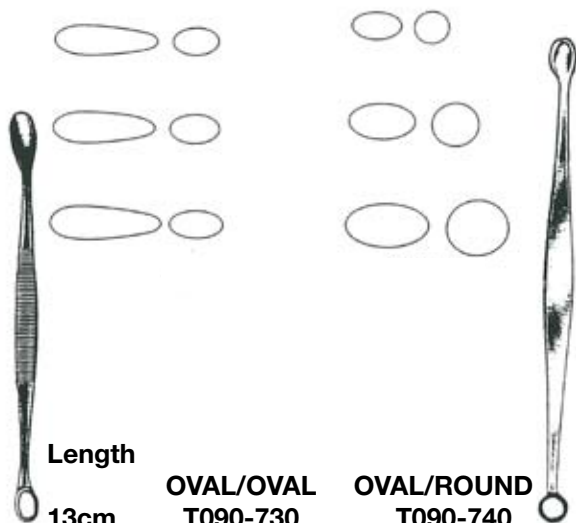

- 000
- 00
- 0
- 1
- 2
- 3
- 4
- 5
- 6

O VOLKMANN

O Volkmann Curette

Double ended, 22mm

E022-705 SMALL 3/5mm

E022-710 MEDIUM 4/6mm

E022-715 LARGE 5/5mm

Volkmann Curette

Single ended

E022-604 4mm

E022-605 5mm

E022-606 6mm

E022-607 7mm

E022-608 8mm

P CHARNLEY

P Charnley Curette

T090-850 SMALL,
10mm x 20mm x 32cm

T090-853 MEDIUM
12.5mm x 25mm x 32mm

T090-855 LARGE,
20mm X 30mm x 37cm

Q

**STANLEY
BOYD**

Q Stanley Boyd Curette

Double ended

T090-725 SMALL, 150mm

T090-726 MEDIUM, 200mm

T090-727 LARGE, 250mm

R

VOLKMANN CURETTE

Length

13cm

16cm

20cm