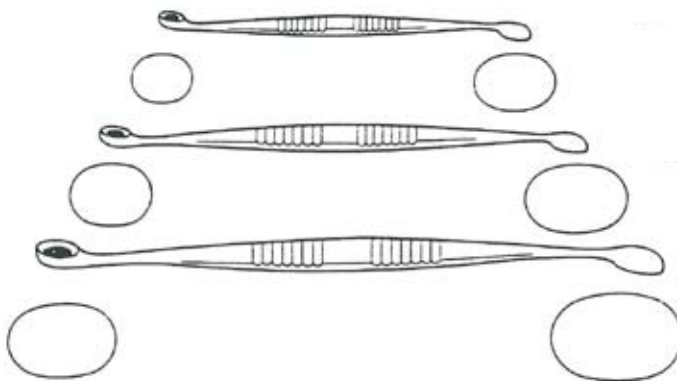

- 000
- 00
- 0
- 1
- 2
- 3
- 4
- 5
- 6

O VOLKMANN

O Volkmann Curette

Double ended, 22mm

E022-705 SMALL 3/5mm

E022-710 MEDIUM 4/6mm

E022-715 LARGE 5/5mm

Volkmann Curette

Single ended

E022-604 4mm

E022-605 5mm

E022-606 6mm

E022-607 7mm

E022-608 8mm

P CHARNLEY

P Charnley Curette

T090-850 SMALL,
10mm x 20mm x 32cm

T090-853 MEDIUM
12.5mm x 25mm x 32mm

T090-855 LARGE,
20mm X 30mm x 37cm

Q

**STANLEY
BOYD**

Q Stanley Boyd Curette

Double ended

T090-725 SMALL, 150mm

T090-726 MEDIUM, 200mm

T090-727 LARGE, 250mm

R

VOLKMANN CURETTE

Length

13cm

16cm

20cm