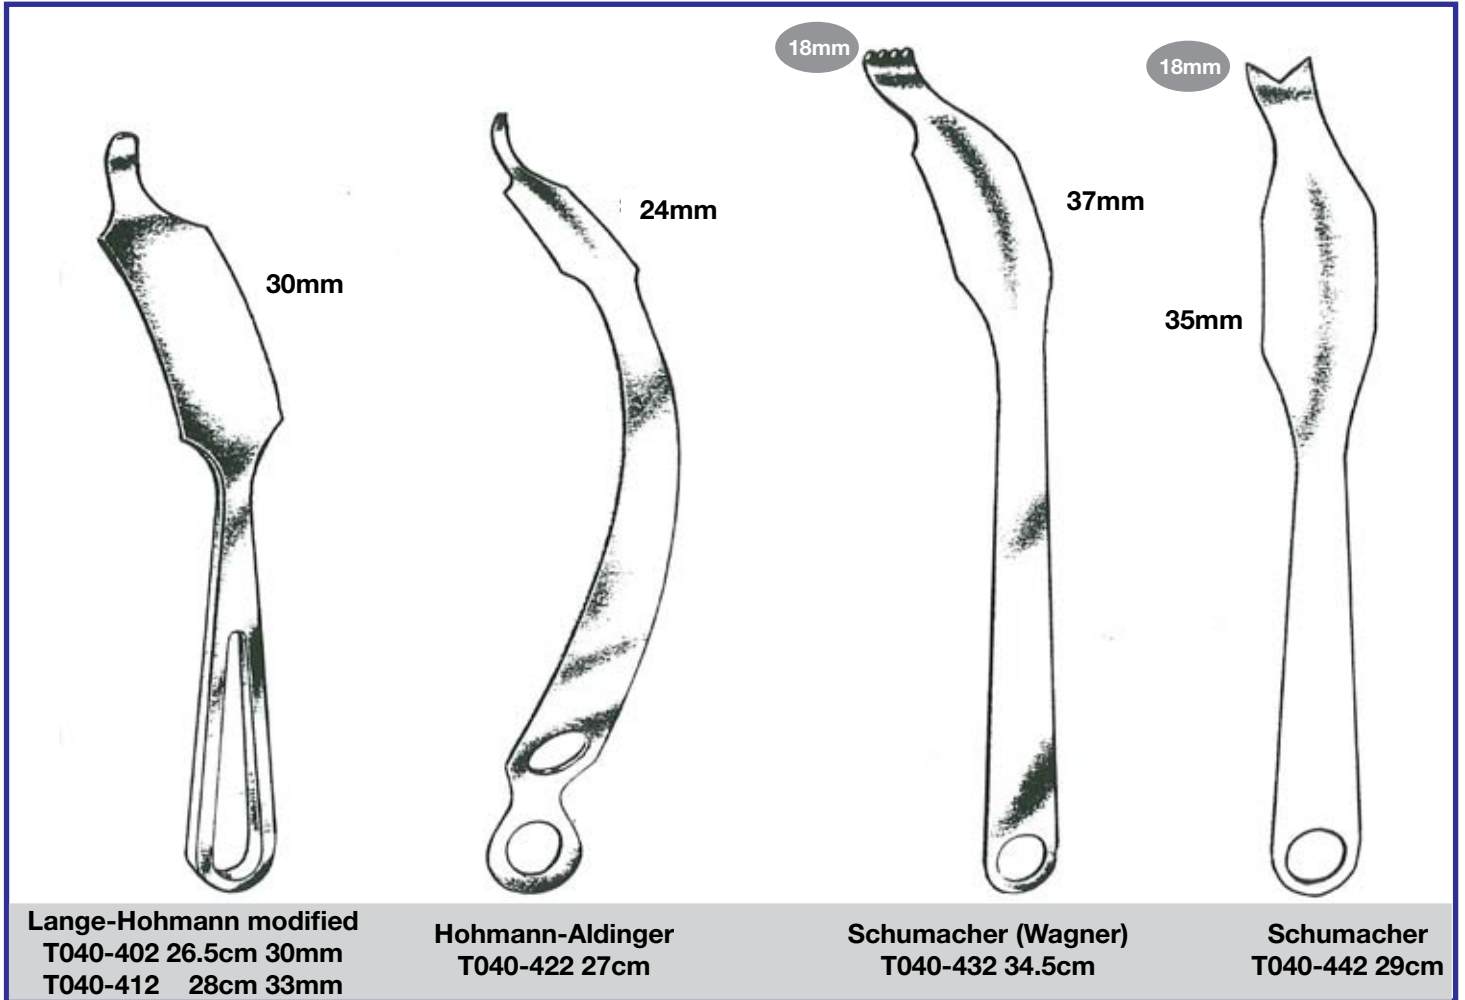

BONE FILES

- PUTTI Bone File 30cm** T080-050 **A**
- PUTTI Bone File 27cm** T080-055 **B**
- TUBBY Bone File 30.5cm** T080-115 **C**
- Bone File CRANKED 24cm** T080-113 **D**
- Bone File/Rasp COMBINED 22cm** T080-110 **E**

BONE LEVERS

BONE LEVERS Cont'd

BONE LEVERS Cont'd

BONE LEVERS Cont'd

BLOUNT

T040-512
26cm

BLOUNT

T040-522
26cm

BENNETT

24cm

T040-528
44mm wide

T040-529
64mm wide

LANE BONE LEVERS

T040-120 solid handle
35.5cm

T040-125 ring handle
26.5cm

T040-130 serrated
26cm

BANKHART SKID BONE LEVER

T040-060
30cm

TRETHOWAN BONE LEVER

T040-081
21.5cm