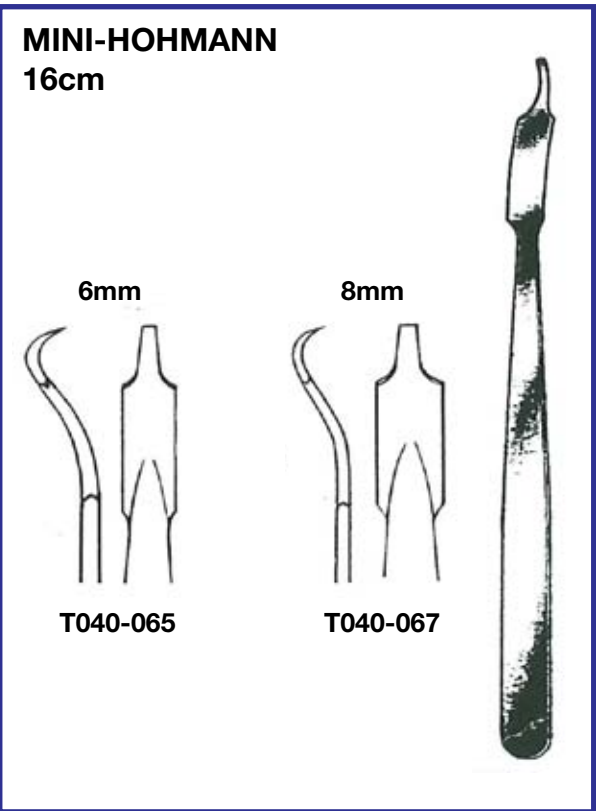

BONE FILES

- PUTTI Bone File 30cm** T080-050 **A**
- PUTTI Bone File 27cm** T080-055 **B**
- TUBBY Bone File 30.5cm** T080-115 **C**
- Bone File CRANKED 24cm** T080-113 **D**
- Bone File/Rasp COMBINED 22cm** T080-110 **E**

BONE LEVERS

BONE LEVERS Cont'd

BONE LEVERS Cont'd

BONE LEVERS Cont'd

BLOUNT

T040-512
26cm

BLOUNT

T040-522
26cm

BENNETT

24cm

T040-528
44mm wide

T040-529
64mm wide

LANE BONE LEVERS

T040-120 solid handle
35.5cm

T040-125 ring handle
26.5cm

T040-130 serrated
26cm

BANKHART SKID BONE LEVER

T040-060
30cm

TRETHOWAN BONE LEVER

T040-081
21.5cm