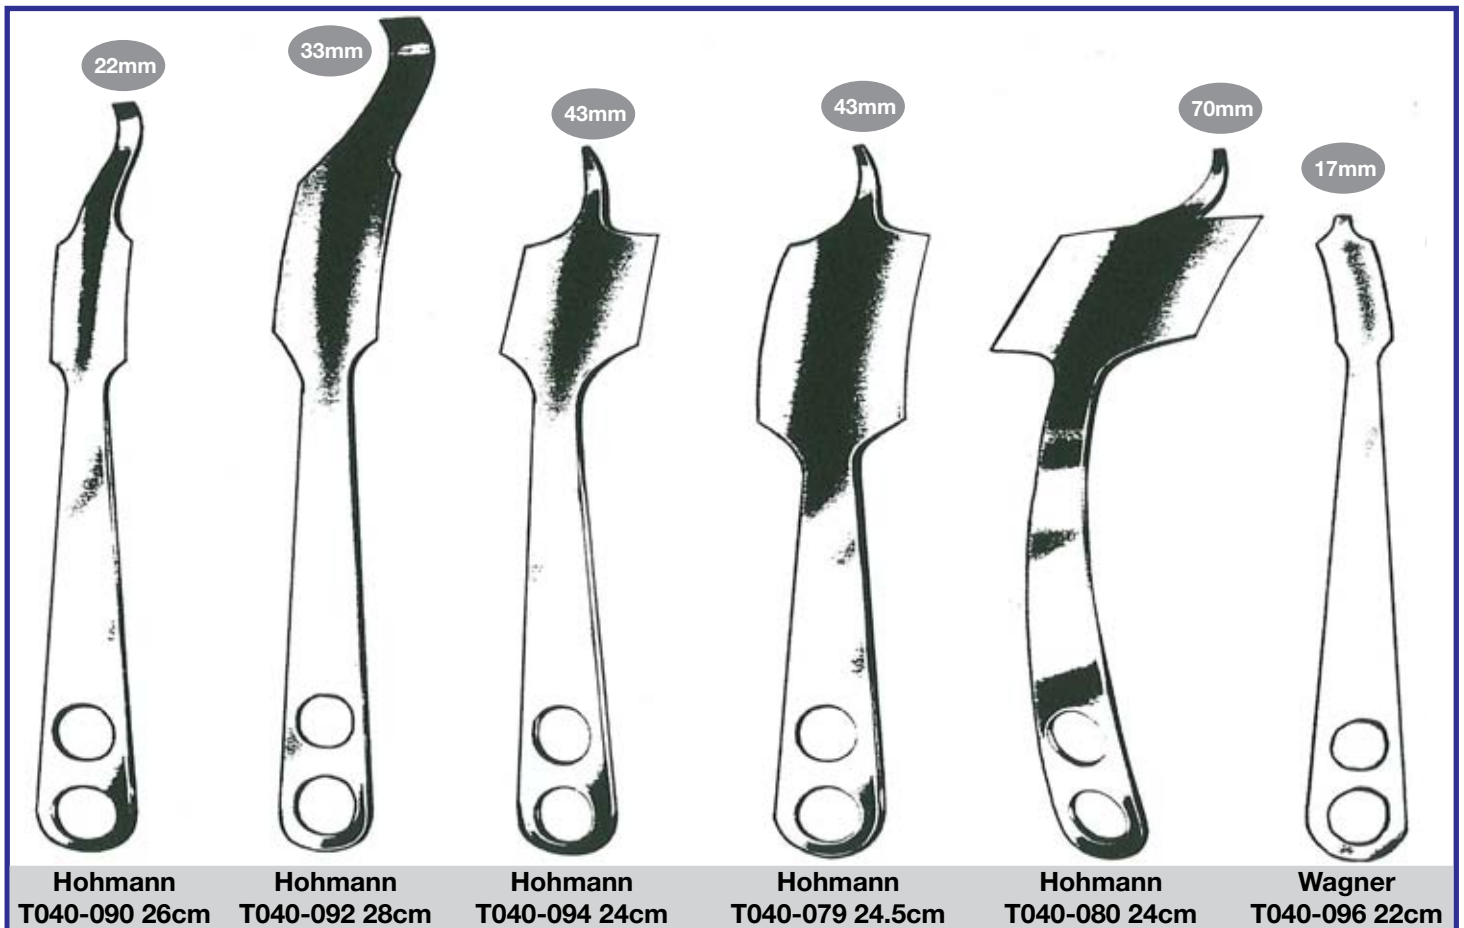

BONE FILES

- PUTTI Bone File 30cm** T080-050 **A**
- PUTTI Bone File 27cm** T080-055 **B**
- TUBBY Bone File 30.5cm** T080-115 **C**
- Bone File CRANKED 24cm** T080-113 **D**
- Bone File/Rasp COMBINED 22cm** T080-110 **E**

BONE LEVERS

BONE LEVERS Cont'd

BONE LEVERS Cont'd

BONE LEVERS Cont'd

BLOUNT

T040-512
26cm

BLOUNT

T040-522
26cm

BENNETT

24cm

T040-528
44mm wide

T040-529
64mm wide

LANE BONE LEVERS

T040-120 solid handle
35.5cm

T040-125 ring handle
26.5cm

T040-130 serrated
26cm

BANKHART SKID BONE LEVER

T040-060
30cm

TRETHOWAN BONE LEVER

T040-081
21.5cm