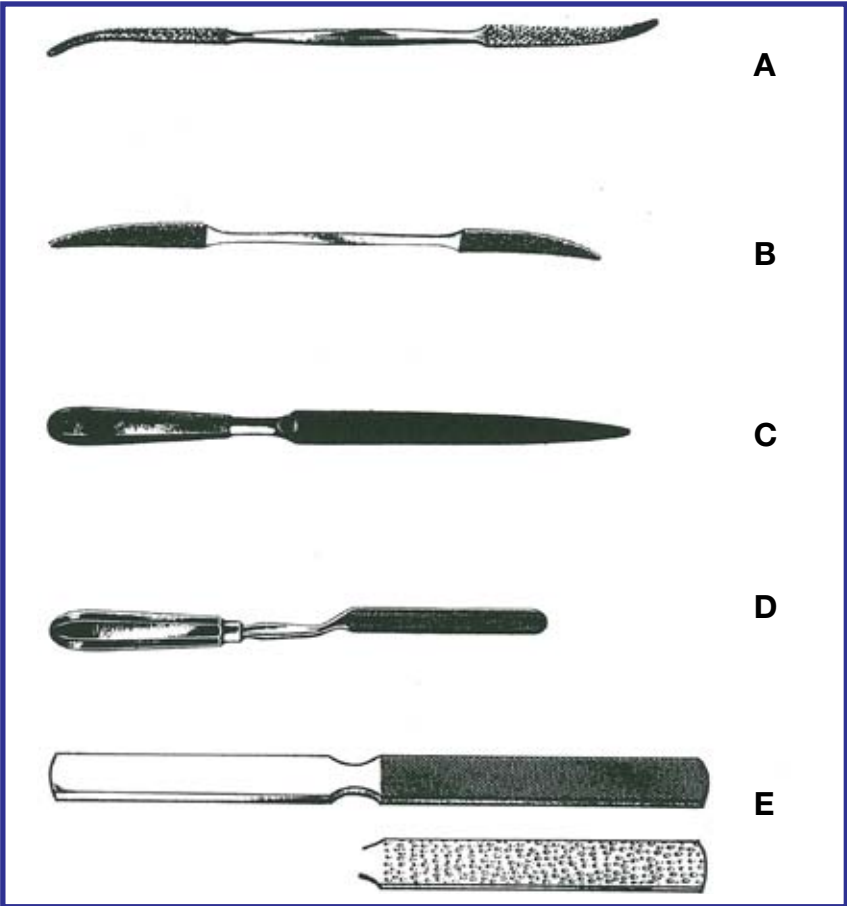

BONE FILES

- PUTTI Bone File 30cm** T080-050 **A**
- PUTTI Bone File 27cm** T080-055 **B**
- TUBBY Bone File 30.5cm** T080-115 **C**
- Bone File CRANKED 24cm** T080-113 **D**
- Bone File/Rasp COMBINED 22cm** T080-110 **E**

BONE LEVERS

BONE LEVERS Cont'd

BONE LEVERS Cont'd

BONE LEVERS Cont'd

BLOUNT

T040-512
26cm

BLOUNT

T040-522
26cm

BENNETT

24cm

T040-528
44mm wide

T040-529
64mm wide

LANE BONE LEVERS

T040-120 solid handle
35.5cm

T040-125 ring handle
26.5cm

T040-130 serrated
26cm

BANKHART SKID BONE LEVER

T040-060
30cm

TRETHOWAN BONE LEVER

T040-081
21.5cm