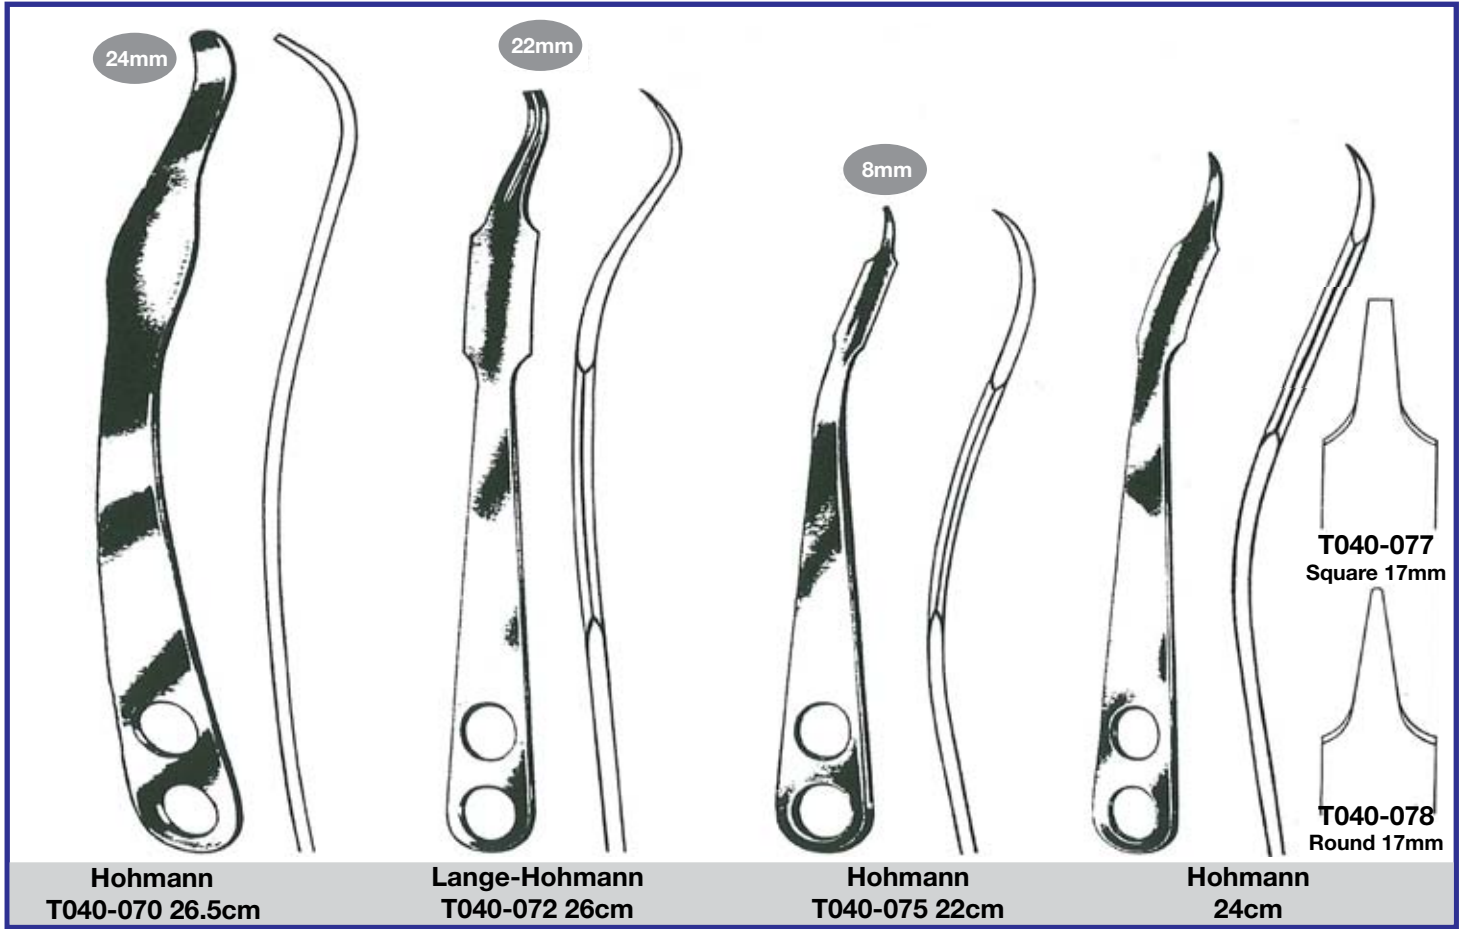

BONE FILES

- PUTTI Bone File 30cm** T080-050 **A**
- PUTTI Bone File 27cm** T080-055 **B**
- TUBBY Bone File 30.5cm** T080-115 **C**
- Bone File CRANKED 24cm** T080-113 **D**
- Bone File/Rasp COMBINED 22cm** T080-110 **E**

BONE LEVERS

BONE LEVERS Cont'd

BONE LEVERS Cont'd

BONE LEVERS Cont'd

BLOUNT

T040-512
26cm

BLOUNT

T040-522
26cm

BENNETT

24cm

T040-528
44mm wide

T040-529
64mm wide

LANE BONE LEVERS

T040-120 solid handle
35.5cm

T040-125 ring handle
26.5cm

T040-130 serrated
26cm

BANKHART SKID BONE LEVER

T040-060
30cm

TRETHOWAN BONE LEVER

T040-081
21.5cm