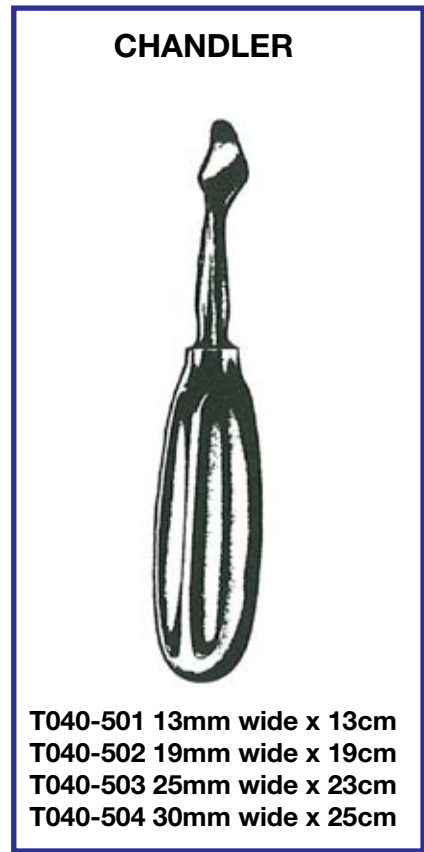

BONE FILES

- PUTTI Bone File 30cm** T080-050 **A**
- PUTTI Bone File 27cm** T080-055 **B**
- TUBBY Bone File 30.5cm** T080-115 **C**
- Bone File CRANKED 24cm** T080-113 **D**
- Bone File/Rasp COMBINED 22cm** T080-110 **E**

BONE LEVERS

BONE LEVERS Cont'd

BONE LEVERS Cont'd

BONE LEVERS Cont'd

BLOUNT

T040-512
26cm

BLOUNT

T040-522
26cm

BENNETT

24cm

T040-528
44mm wide

T040-529
64mm wide

LANE BONE LEVERS

T040-120 solid handle
35.5cm

T040-125 ring handle
26.5cm

T040-130 serrated
26cm

BANKHART SKID BONE LEVER

T040-060
30cm

TRETHOWAN BONE LEVER

T040-081
21.5cm