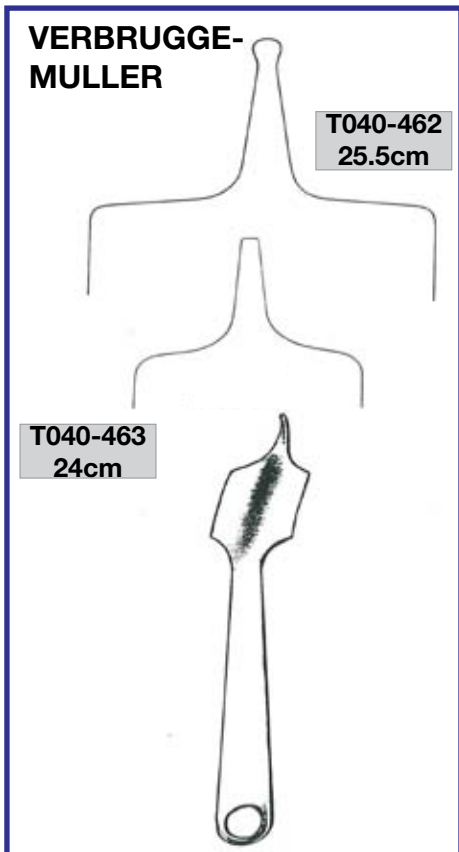

BONE FILES

- PUTTI Bone File 30cm** T080-050 **A**
- PUTTI Bone File 27cm** T080-055 **B**
- TUBBY Bone File 30.5cm** T080-115 **C**
- Bone File CRANKED 24cm** T080-113 **D**
- Bone File/Rasp COMBINED 22cm** T080-110 **E**

BONE LEVERS

BONE LEVERS Cont'd

BONE LEVERS Cont'd

BONE LEVERS Cont'd

BLOUNT

T040-512
26cm

BLOUNT

T040-522
26cm

BENNETT

24cm

T040-528
44mm wide

T040-529
64mm wide

LANE BONE LEVERS

T040-120 solid handle
35.5cm

T040-125 ring handle
26.5cm

T040-130 serrated
26cm

BANKHART SKID BONE LEVER

T040-060
30cm

TRETHOWAN BONE LEVER

T040-081
21.5cm