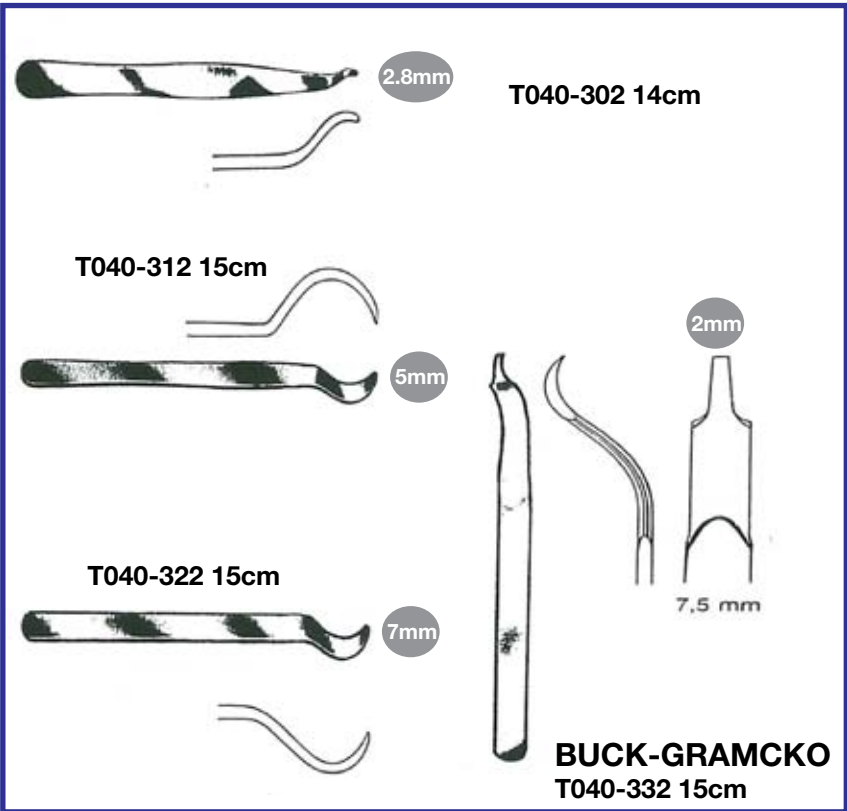

BONE FILES

- PUTTI Bone File 30cm** T080-050 **A**
- PUTTI Bone File 27cm** T080-055 **B**
- TUBBY Bone File 30.5cm** T080-115 **C**
- Bone File CRANKED 24cm** T080-113 **D**
- Bone File/Rasp COMBINED 22cm** T080-110 **E**

BONE LEVERS

BONE LEVERS Cont'd

BONE LEVERS Cont'd

BONE LEVERS Cont'd

BLOUNT

T040-512
26cm

BLOUNT

T040-522
26cm

BENNETT

24cm

T040-528
44mm wide

T040-529
64mm wide

LANE BONE LEVERS

T040-120 solid handle
35.5cm

T040-125 ring handle
26.5cm

T040-130 serrated
26cm

BANKHART SKID BONE LEVER

T040-060
30cm

TRETHOWAN BONE LEVER

T040-081
21.5cm