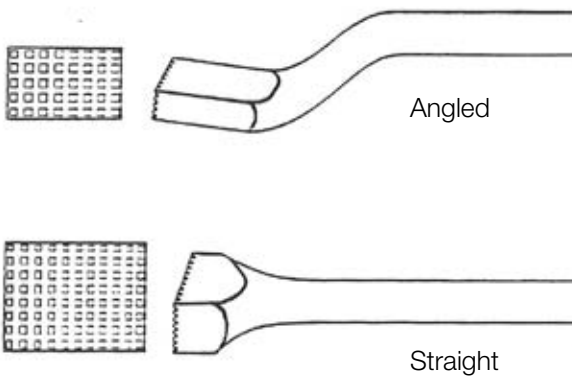

SMILLIE

Smillie Bone Punch

T490-115 Angled

T490-110 Straight