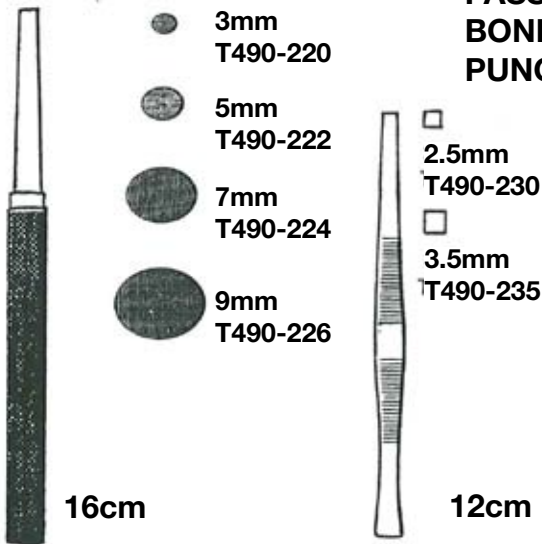

**BONE PUNCHES**

**MCGOEY**

**McGoey Bone Punch**

Double ended

T490-001 No 1 19mm wide x 13cm

T490-002 No 2 10mm wide x 6cm

T490-003 No 3 13mm wide x 6cm

**PASSOW  
BONE  
PUNCH**

**SMILLIE**

**Smillie Bone Punch**

T490-115 Angled

T490-110 Straight

**RUGINE AND RASPATORIES**

**A FARABEUF**

**B FARABEUF**

**C FARABEUF**

**D FARABEUF**

**E JONES**

**F MITCHELL**

**A Farabeuf Rugine  
Straight**

Hollow Handle, 16cm  
T120-040

**B Farabeuf Rugine  
Curved**

Hollow Handle, 16cm  
T120-050

**C Farabeuf Rugine  
Straight**

Solid Handle, 15cm  
T120-006 6mm  
T120-008 8mm  
T120-010 10mm  
T120-012 12mm  
T120-014 14mm

**D Farabeuf Rugine  
Curved**

Solid Handle, 15cm  
T120-026 6mm  
T120-028 8mm  
T120-030 10mm  
T120-032 12mm  
T120-034 14mm