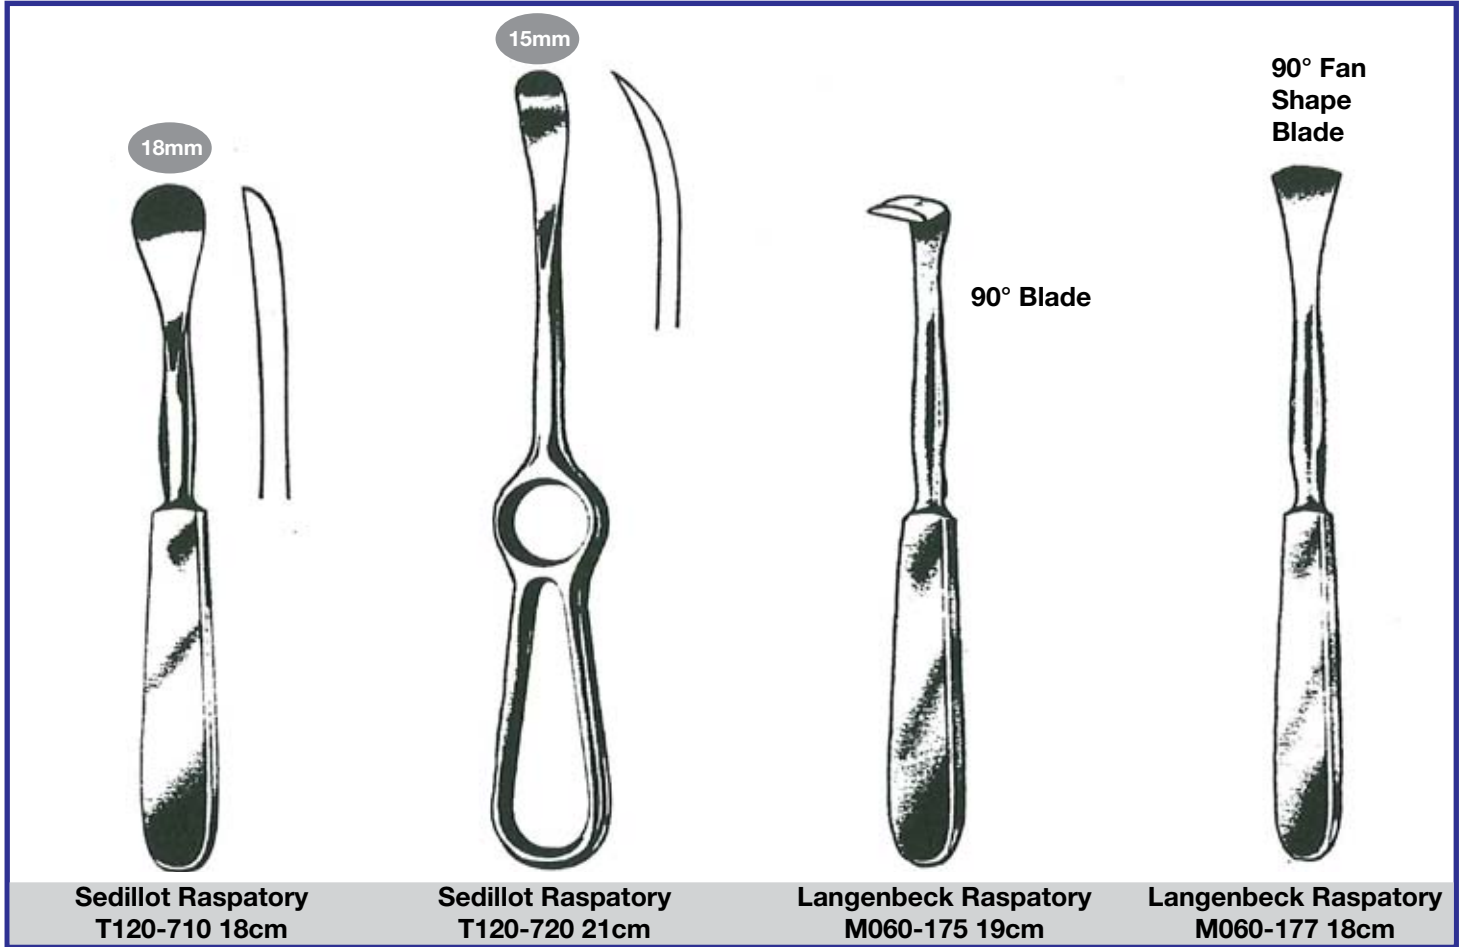

RUGINE AND RASPATORIES Cont'd .....