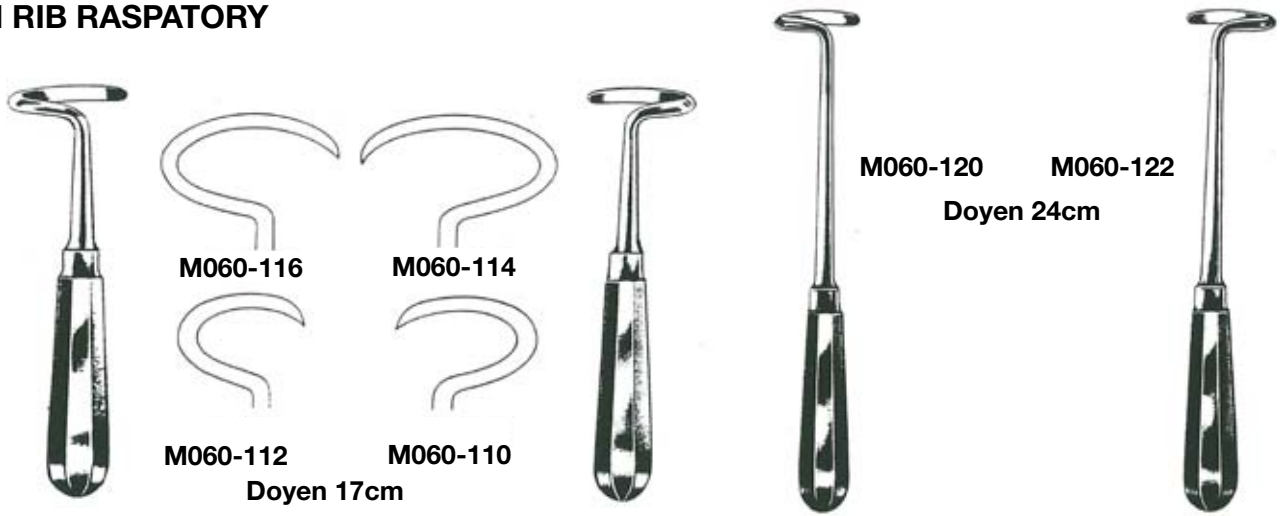

Solid Handle, 15cm  
T120-006 6mm  
T120-008 8mm  
T120-010 10mm  
T120-012 12mm  
T120-014 14mm

**D Farabeuf Rugine  
Curved**

Solid Handle, 15cm  
T120-026 6mm  
T120-028 8mm  
T120-030 10mm  
T120-032 12mm  
T120-034 14mm

**E Jones Rugine  
Fan shape**

Pistol Handle  
T120-120

**F Mitchell Rugine  
Fan shape**

Pistol Handle, straight  
T120-006 6mm

**RUGINE AND RASPATORIES Cont'd .....**

**RUGINE AND RASPATORIES Cont'd .....**

**RUGINE AND RASPATORIES Cont'd .....**

**DOYEN RIB RASPATORY**

**COBB ELEVATOR 24cm**

**SEMB RASPATORY**