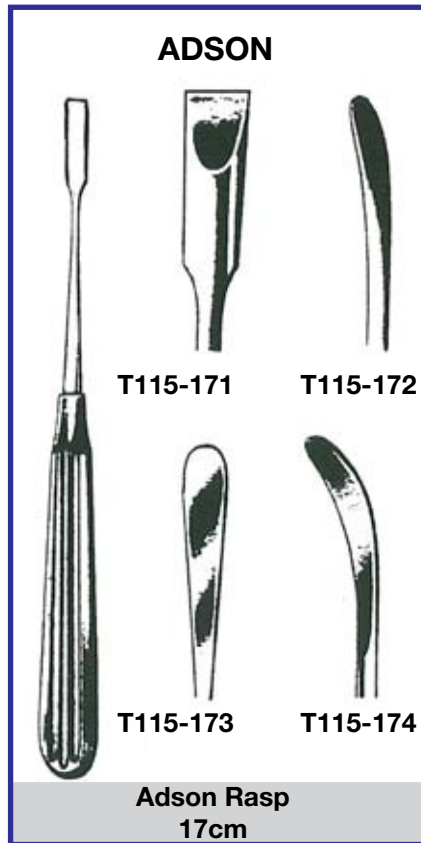

**D FARABEUF**

**E JONES**

**F MITCHELL**

**A Farabeuf Rugine  
Straight**

Hollow Handle, 16cm  
T120-040

**B Farabeuf Rugine  
Curved**

Hollow Handle, 16cm  
T120-050

**C Farabeuf Rugine  
Straight**

Solid Handle, 15cm  
T120-006 6mm  
T120-008 8mm  
T120-010 10mm  
T120-012 12mm  
T120-014 14mm

**D Farabeuf Rugine  
Curved**

Solid Handle, 15cm  
T120-026 6mm  
T120-028 8mm  
T120-030 10mm  
T120-032 12mm  
T120-034 14mm

**E Jones Rugine  
Fan shape**

Pistol Handle  
T120-120

**F Mitchell Rugine  
Fan shape**

Pistol Handle, straight  
T120-006 6mm

**RUGINE AND RASPATORIES Cont'd .....**

**RUGINE AND RASPATORIES Cont'd .....**

**RUGINE AND RASPATORIES Cont'd .....**

**DOYEN RIB RASPATORY**

**COBB ELEVATOR 24cm**

**SEMB RASPATORY**