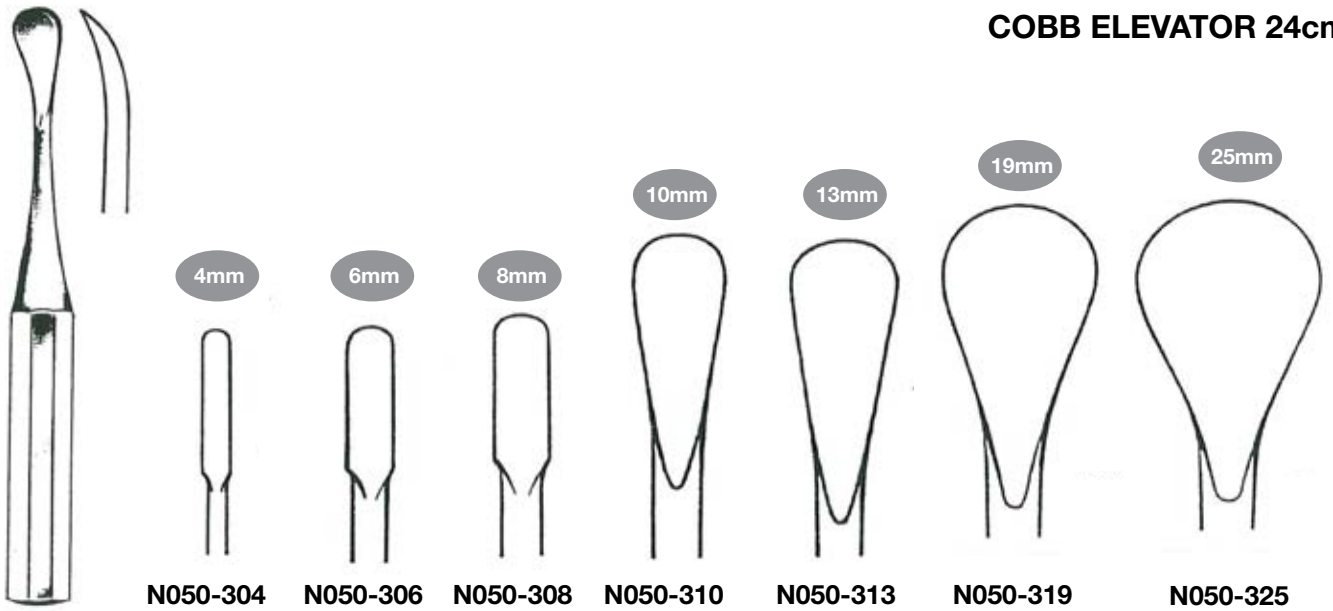

**D FARABEUF**

**E JONES**

**F MITCHELL**

**A Farabeuf Rugine  
Straight**

Hollow Handle, 16cm  
T120-040

**B Farabeuf Rugine  
Curved**

Hollow Handle, 16cm  
T120-050

**C Farabeuf Rugine  
Straight**

Solid Handle, 15cm  
T120-006 6mm  
T120-008 8mm  
T120-010 10mm  
T120-012 12mm  
T120-014 14mm

**D Farabeuf Rugine  
Curved**

Solid Handle, 15cm  
T120-026 6mm  
T120-028 8mm  
T120-030 10mm  
T120-032 12mm  
T120-034 14mm

**E Jones Rugine  
Fan shape**

Pistol Handle  
T120-120

**F Mitchell Rugine  
Fan shape**

Pistol Handle, straight  
T120-006 6mm

**RUGINE AND RASPATORIES Cont'd .....**

**RUGINE AND RASPATORIES Cont'd .....**

**RUGINE AND RASPATORIES Cont'd .....**

**DOYEN RIB RASPATORY**

**COBB ELEVATOR 24cm**

**SEMB RASPATORY**