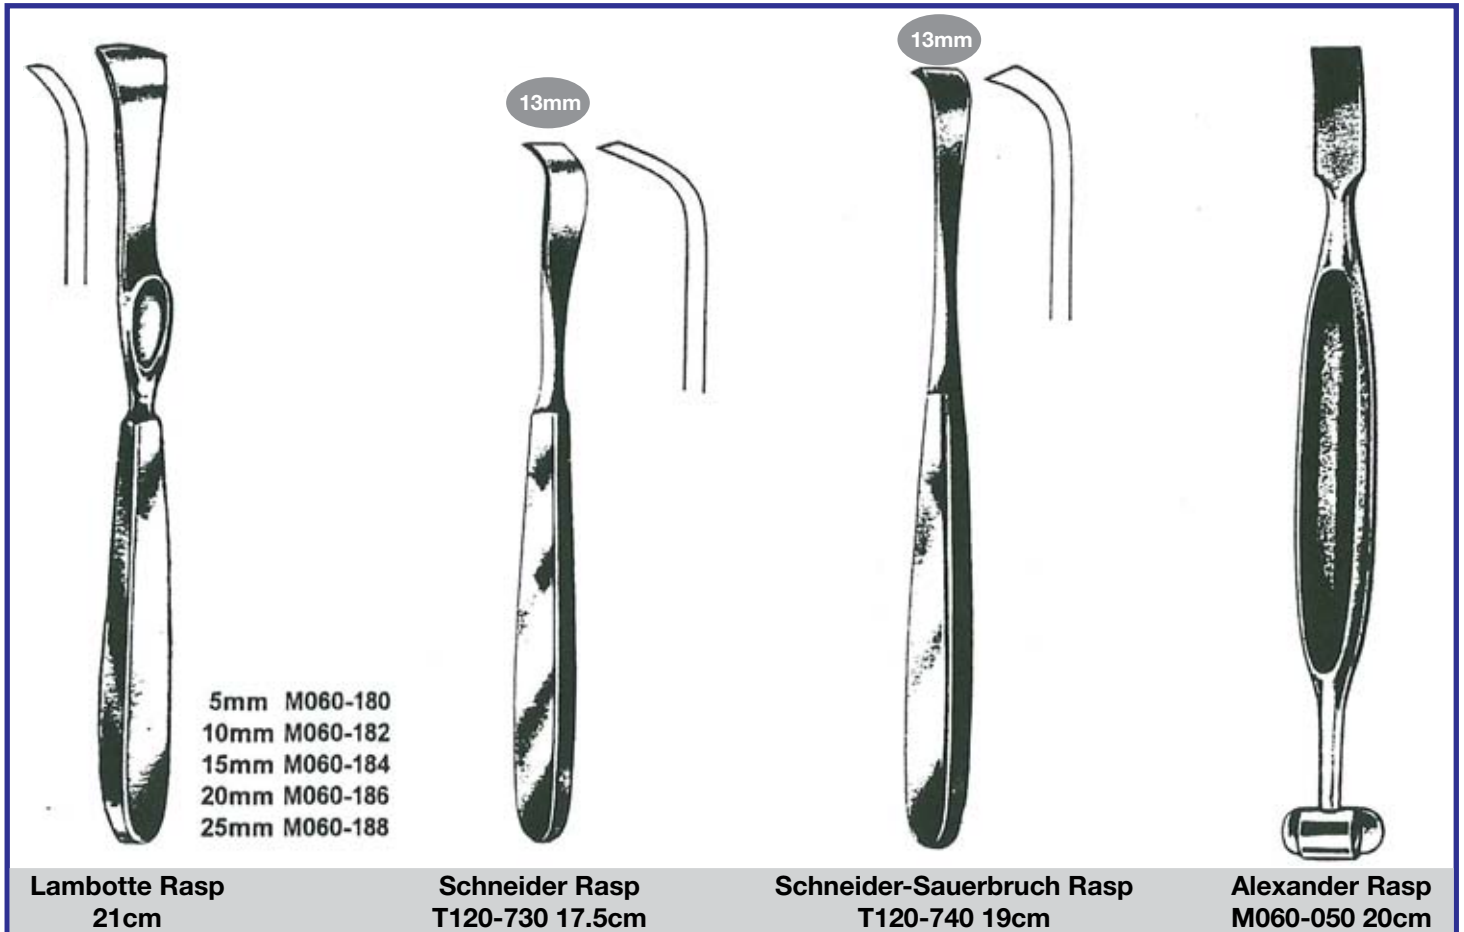

RUGINE AND RASPATORIES Cont'd .....