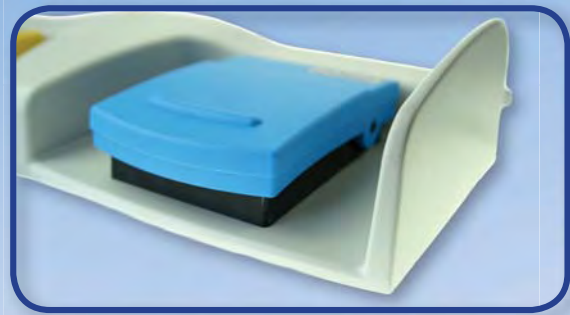

The 'Piano Pedal' Footswitch

PLASTIC COATED ALUMINIUM ELECTROSURGERY FOOTSWITCH

- Non-slip operation
- Robust
- Ideal for use in the sitting position
- Easy to clean
- Non - corrosive plastic finish

'Piano Pedal' Footswitch

PLASTIC COATED ALUMINIUM ELECTROSURGERY FOOTSWITCH

Outer guard directs foot contact

Built in cable restraint

Integral carrying handle

Ideal for use with all theatre footwear

Ordering Details - all cables 5 meters